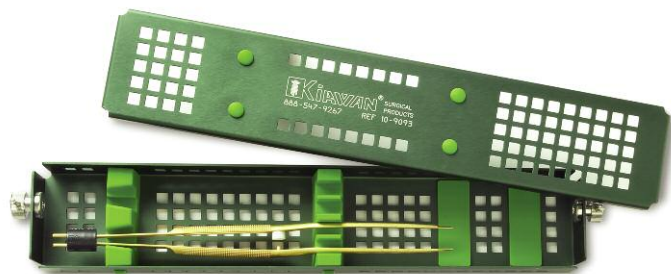

ITEM #	DESCRIPTION
10-9090	Sterilizing tray for six (6) bayonet forceps

ITEM #	DESCRIPTION
10-9091	Sterilizing tray for twelve (12) bayonet forceps

ITEM #	DESCRIPTION
10-9093	Sterilizing tray for two (2) bayonet forceps

ITEM #	DESCRIPTION
10-9095	Silicone inserts for the 10-9090 and 10-9091 (1 set of 6) (2 sets required for 10-9091)
10-9096	Locks for the 10-9090, 10-9091 and 10-9093