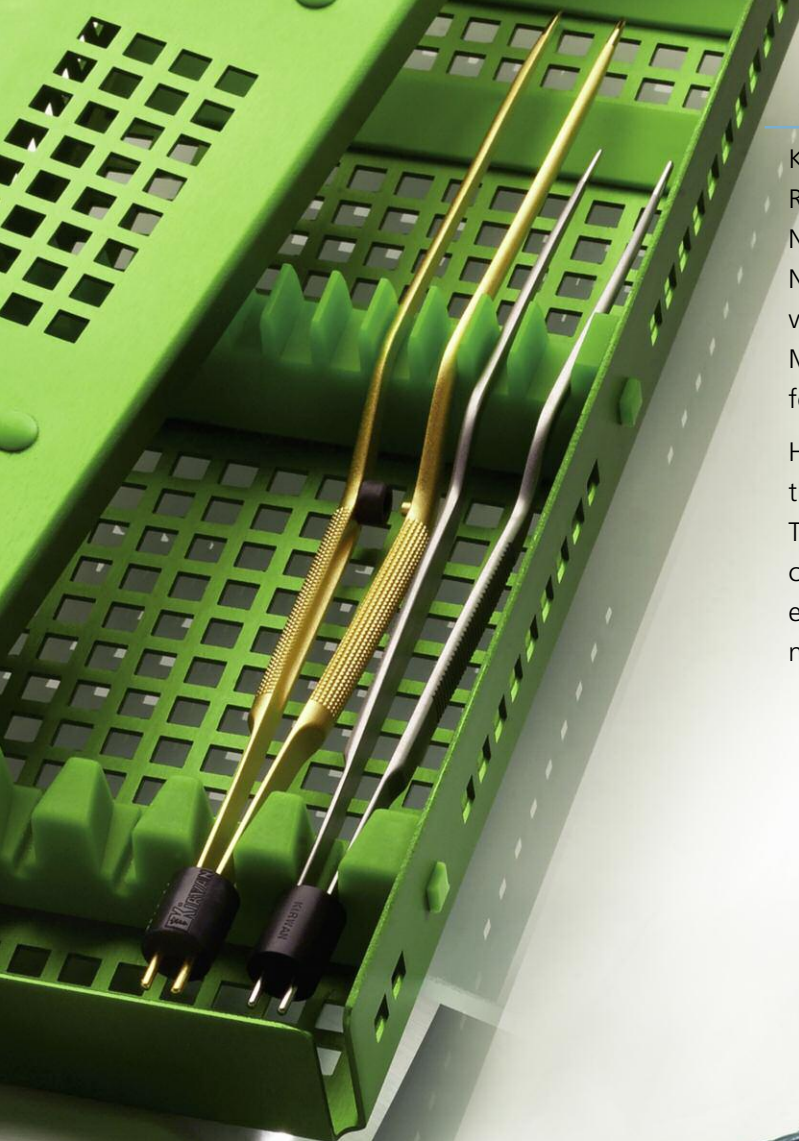

BIPOLAR PRODUCTS

Kirwan Surgical offers a variety of bipolar forceps styles: Reusable, Disposable, Bayonet, Straight, Stainless Steel, Non-Stick, Titanium, Insulated, Non-Insulated, Irrigating, Non-Irrigating, With Stops, Without Stops and with various tip styles, tip angles and working lengths. Most features can be interchanged to customize the forceps to suit the surgeon's needs.

Highlighting Kirwan Surgical's bipolar product line is the AURA™ line of elite non-stick bipolar forceps. The AURA™ line of elite non-stick forceps represents the culmination of 15 years of research and development and employ the physics of high conductivity to achieve the non-stick effect during coagulation.

Kirwan Surgical also offers repair and refurbishment services and can refurbish almost any manufacturer's bipolar and monopolar forceps.