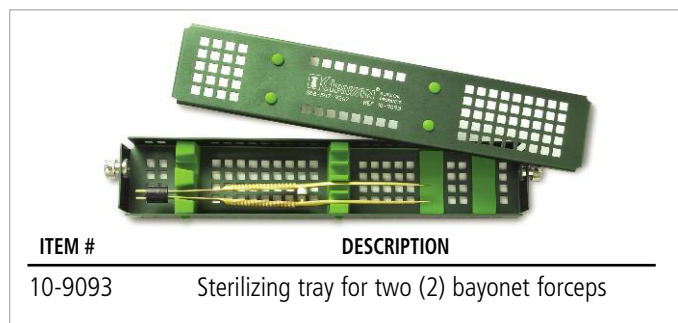

STERILIZING TRAYS