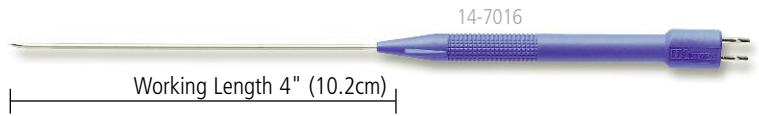

ITEM #	TOTAL LENGTH	DESCRIPTION	GAUGE	WORKING LENGTH	FEATURES
14-7016	8" (20.3cm)	Reusable TPR non-stick bipolar pencil, 10 degree angled, pencil point tip	18	4" (10.2cm)