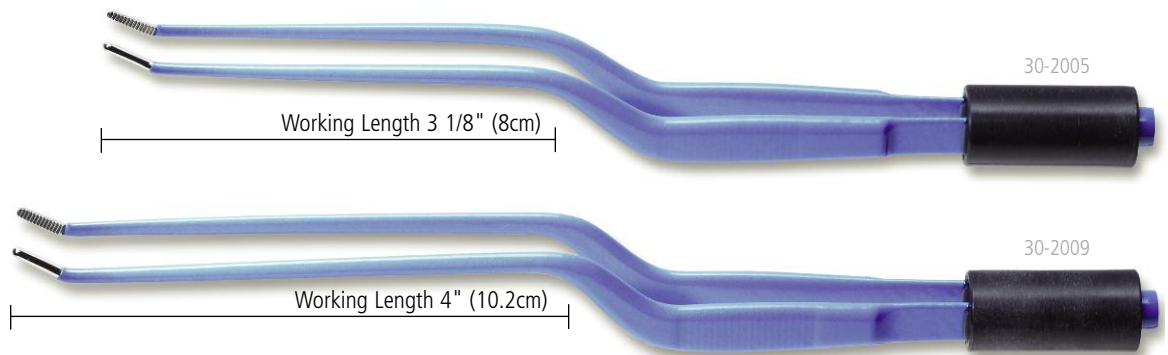

ITEM #	TOTAL LENGTH	DESCRIPTION	GAUGE	WORKING LENGTH	FEATURES
14-7018	15 3/4" (40cm)	Reusable TPR non-stick bipolar pencil, 10 degree angled, pencil point tip	18	11 3/4" (29.9cm)	

MONOPOLAR PRODUCTS

Kirwan offers a variety of reusable and disposable bayonet monopolar forceps with serrated tips. Kirwan's monopolar forceps are also offered in a straight version and a handswitch version.

BAYONET MONOPOLAR FORCEPS

ITEM #	TOTAL LENGTH	DESCRIPTION	TIP	WORKING LENGTH	FEATURES
30-2000	5 1/4" (13.3cm)	Bayonet monopolar forceps, insulated, serrated	1.5mm	2 1/8" (5.4cm)	SS IN
30-2002	6 1/4" (15.9cm)	Bayonet monopolar forceps, insulated, serrated	1.5mm	3" (7.5cm)	SS IN
30-2004	7 1/2" (19cm)	Bayonet monopolar forceps, insulated, serrated	2.0mm	3 1/8" (8cm)	SS IN
30-2008	8 1/4" (21cm)	Bayonet monopolar forceps, insulated, serrated	2.0mm	4" (10.2cm)	SS IN