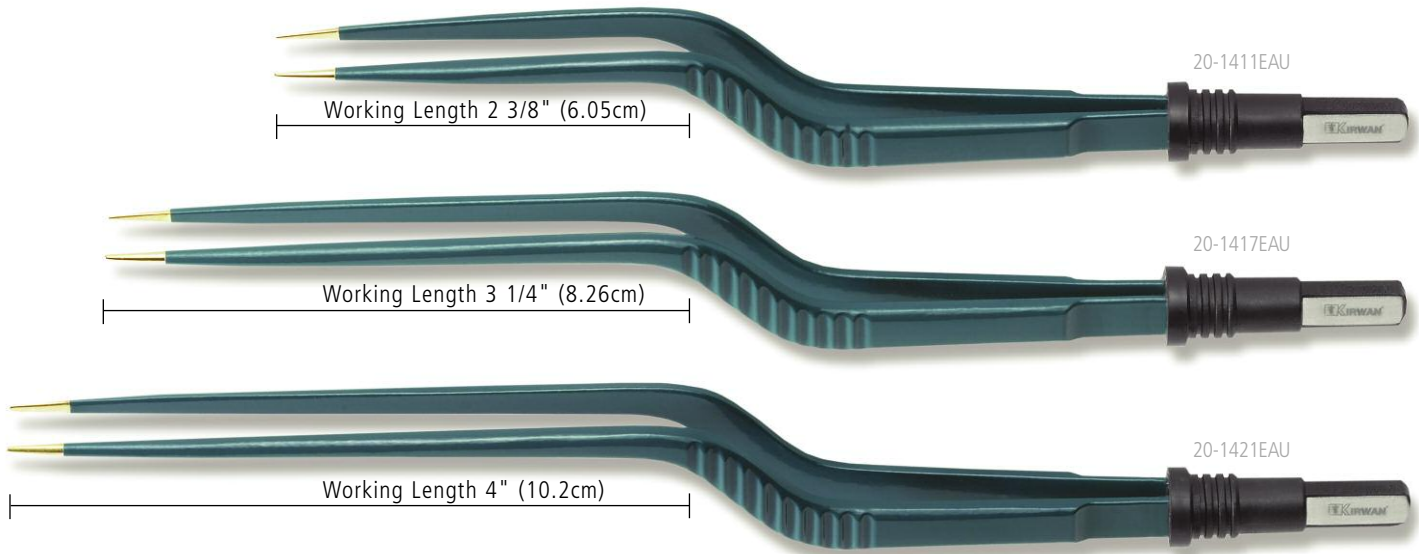

FORCEPS WITH EUROPEAN BLADED CONNECTOR

ITEM #	TOTAL LENGTH	DESCRIPTION	TIP	WORKING LENGTH	FEATURES
20-1410EAU	6 1/4" (15.9cm)	Yasargil bayonet non-stick bipolar forceps, insulated, with EU connector	0.5mm	2 3/8"(6.05cm)	AU IN
20-1411EAU	6 1/4" (15.9cm)	Yasargil bayonet non-stick bipolar forceps, insulated, with EU connector	0.7mm	2 3/8"(6.05cm)	AU IN
20-1412EAU	6 1/4" (15.9cm)	Yasargil bayonet non-stick bipolar forceps, insulated, with EU connector	1.0mm	2 3/8"(6.05cm)	AU IN
20-1413EAU	6 1/4" (15.9cm)	Yasargil bayonet non-stick bipolar forceps, insulated, with EU connector	1.3mm	2 3/8"(6.05cm)	AU IN
20-1414EAU	7 1/8" (18.1cm)	Yasargil bayonet non-stick bipolar forceps, insulated, with EU connector	0.5mm	3 1/4"(8.26cm)	AU IN
20-1415EAU	7 1/8" (18.1cm)	Yasargil bayonet non-stick bipolar forceps, insulated, with EU connector	0.7mm	3 1/4"(8.26cm)	AU IN
20-1416EAU	7 1/8" (18.1cm)	Yasargil bayonet non-stick bipolar forceps, insulated, with EU connector	1.0mm	3 1/4"(8.26cm)	AU IN
20-1417EAU	7 1/8" (18.1cm)	Yasargil bayonet non-stick bipolar forceps, insulated, with EU connector	1.3mm	3 1/4"(8.26cm)	AU IN
20-1418EAU	7 7/8" (20cm)	Yasargil bayonet non-stick bipolar forceps, insulated, with EU connector	0.5mm	4"(10.2cm)	AU IN
20-1419EAU	7 7/8" (20cm)	Yasargil bayonet non-stick bipolar forceps, insulated, with EU connector	0.7mm	4"(10.2cm)	AU IN
20-1420EAU	7 7/8" (20cm)	Yasargil bayonet non-stick bipolar forceps, insulated, with EU connector	1.0mm	4"(10.2cm)	AU IN
20-1421EAU	7 7/8" (20cm)	Yasargil bayonet non-stick bipolar forceps, insulated, with EU connector	1.3mm	4"(10.2cm)	AU IN