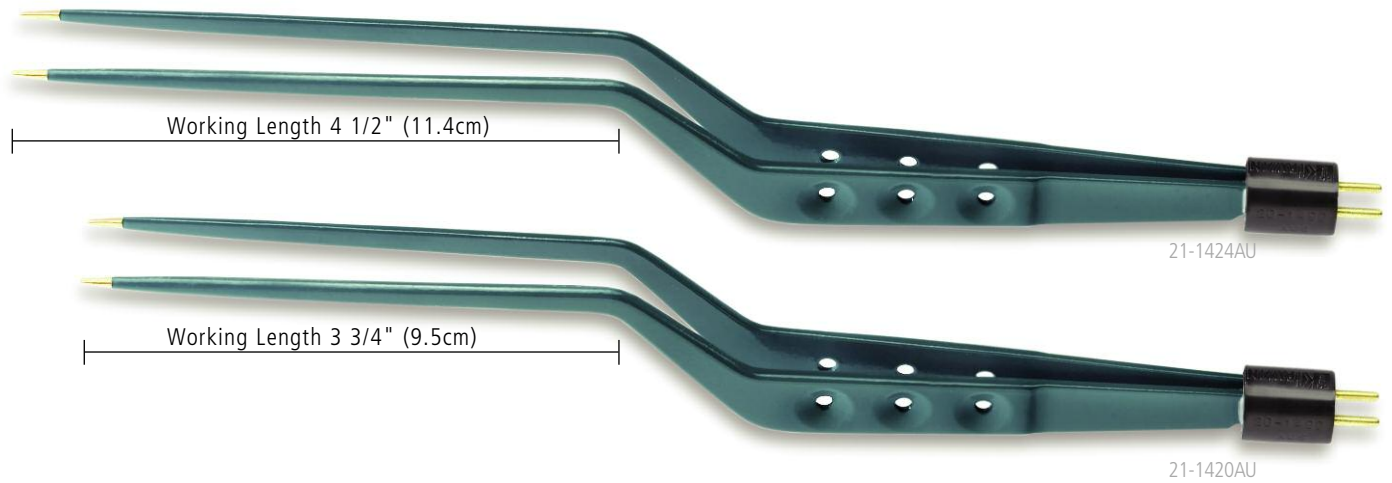

3-HOLE YASARGIL STYLE FORCEPS