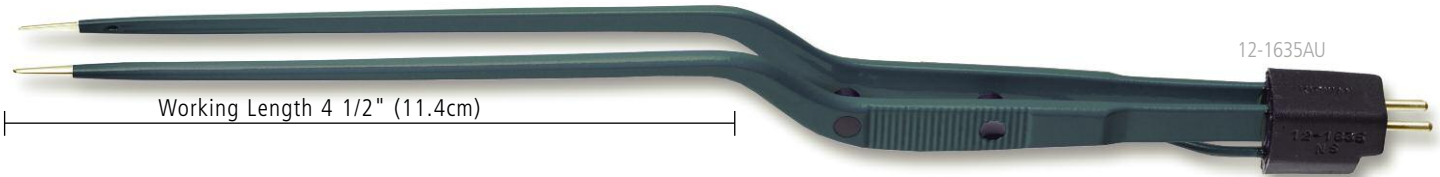

HARDY IRRIGATING BIPOLAR FORCEPS

ITEM #	TOTAL LENGTH	DESCRIPTION	TIP	WORKING LENGTH	FEATURES
12-1629AU	8 1/2" (21.6cm)	Hardy bayonet non-stick bipolar forceps with stop, buried irrigation, insulated	2.0mm	4 1/2"(11.4cm)	AU IN
12-1632AU	8 1/2" (21.6cm)	Hardy bayonet non-stick bipolar forceps with stop, buried irrigation, insulated	1.5mm	4 1/2"(11.4cm)	AU IN
12-1633AU	8 1/2" (21.6cm)	Hardy bayonet non-stick bipolar forceps with stop, buried irrigation, insulated	1.2mm	4 1/2"(11.4cm)	AU IN
12-1634AU	8 1/2" (21.6cm)	Hardy bayonet non-stick bipolar forceps with stop, buried irrigation, insulated	0.7mm	4 1/2"(11.4cm)	AU IN
12-1635AU	8 1/2" (21.6cm)	Hardy bayonet non-stick bipolar forceps with stop, buried irrigation, insulated	0.5mm	4 1/2"(11.4cm)	AU IN
12-1636AU	9 1/2" (24.1cm)	Hardy bayonet non-stick bipolar forceps with stop, buried irrigation, insulated	0.5mm	5 1/2"(14cm)	AU IN
12-1637AU	9 1/2" (24.1cm)	Hardy bayonet non-stick bipolar forceps with stop, buried irrigation, insulated	1.0mm	5 1/2"(14cm)	AU IN
12-1638AU	9 1/2" (24.1cm)	Hardy bayonet non-stick bipolar forceps with stop, buried irrigation, insulated	1.5mm	5 1/2"(14cm)	AU IN
12-1635NS	8 1/2" (21.6cm)	Hardy bayonet non-stick bipolar forceps with stop, buried irrigation, insulated	0.5mm	4 1/2"(11.4cm)	NS IN
12-1330	8 1/2" (21.6cm)	Hardy bayonet bipolar forceps with stop, irrigating	0.5mm	4 1/2"(11.4cm)	SS
12-1335	8 1/2" (21.6cm)	Hardy bayonet bipolar forceps with stop, irrigating, insulated	0.5mm	4 1/2"(11.4cm)	SS IN