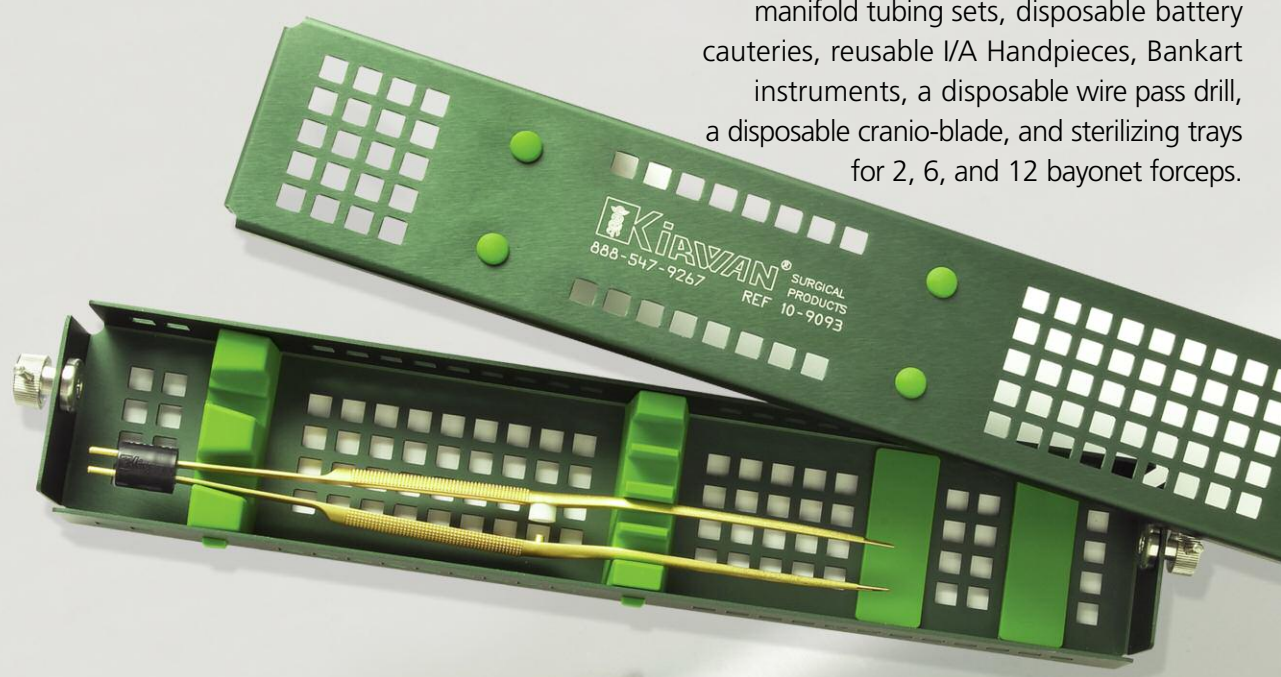

MISCELLANEOUS

Kirwan Surgical Products LLC offers a variety of miscellaneous items including manifold tubing sets, disposable battery cauteries, reusable I/A Handpieces, Bankart instruments, a disposable wire pass drill, a disposable cranio-blade, and sterilizing trays for 2, 6, and 12 bayonet forceps.