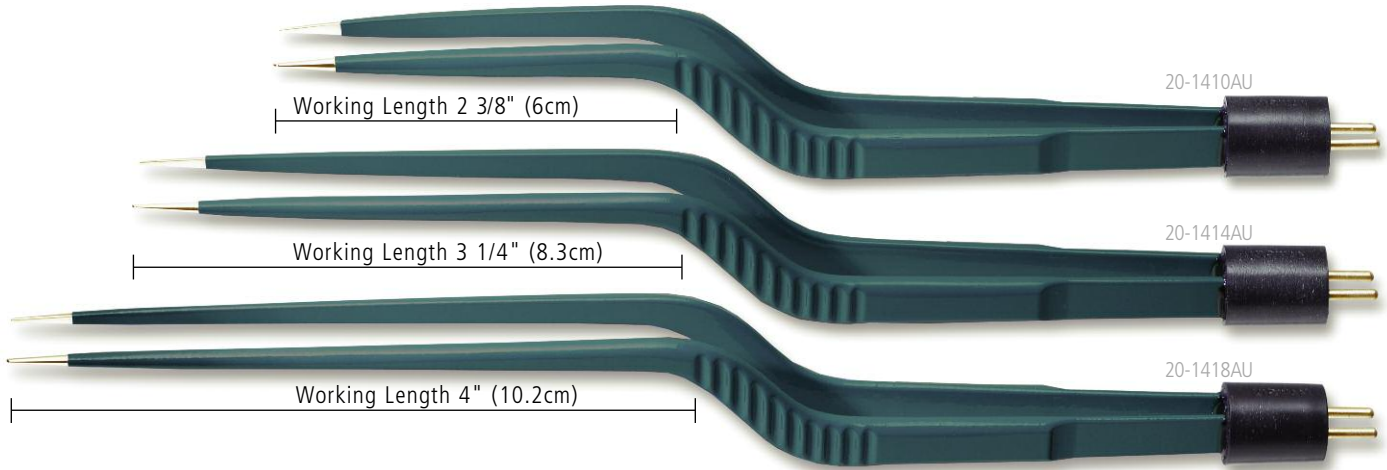

ITEM #	TOTAL LENGTH	DESCRIPTION	TIP	WORKING LENGTH	FEATURES
20-1410AU	6 1/4" (15.9cm)	Yasargil bayonet non-stick bipolar forceps, insulated	0.5mm	2 3/8"(6cm)	AU IN
20-1411AU	6 1/4" (15.9cm)	Yasargil bayonet non-stick bipolar forceps, insulated	0.7mm	2 3/8"(6cm)	AU IN
20-1412AU	6 1/4" (15.9cm)	Yasargil bayonet non-stick bipolar forceps, insulated	1.0mm	2 3/8"(6cm)	AU IN
20-1413AU	6 1/4" (15.9cm)	Yasargil bayonet non-stick bipolar forceps, insulated	1.3mm	2 3/8"(6cm)	AU IN
20-1414AU	7 1/8" (18.1cm)	Yasargil bayonet non-stick bipolar forceps, insulated	0.5mm	3 1/4"(8.3cm)	AU IN
20-1415AU	7 1/8" (18.1cm)	Yasargil bayonet non-stick bipolar forceps, insulated	0.7mm	3 1/4"(8.3cm)	AU IN
20-1416AU	7 1/8" (18.1cm)	Yasargil bayonet non-stick bipolar forceps, insulated	1.0mm	3 1/4"(8.3cm)	AU IN
20-1417AU	7 1/8" (18.1cm)	Yasargil bayonet non-stick bipolar forceps, insulated	1.3mm	3 1/4"(8.3cm)	AU IN
20-1418AU	7 7/8" (20cm)	Yasargil bayonet non-stick bipolar forceps, insulated	0.5mm	4"(10.2cm)	AU IN
20-1419AU	7 7/8" (20cm)	Yasargil bayonet non-stick bipolar forceps, insulated	0.7mm	4"(10.2cm)	AU IN
20-1420AU	7 7/8" (20cm)	Yasargil bayonet non-stick bipolar forceps, insulated	1.0mm	4"(10.2cm)	AU IN
20-1421AU	7 7/8" (20cm)	Yasargil bayonet non-stick bipolar forceps, insulated	1.3mm	4"(10.2cm)	AU IN