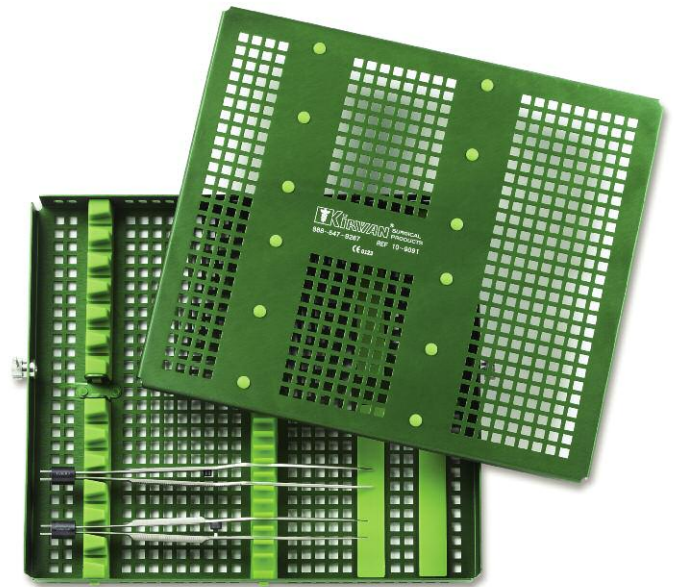

40-3601

ITEM #	DESCRIPTION	FEATURES
40-3600	23kHz Manifold tubing set, sterile	
40-3601	36kHz Manifold tubing set, sterile	

ITEM #	DESCRIPTION	FEATURES
41-6120	Disposable cautery, low temperature, fine tip	
41-6125	Disposable cautery, variable low temperature, fine tip	
41-6130	Disposable cautery, high temperature, loop tip	
41-6140	Disposable cautery, high temperature, fine tip	
41-6145	Disposable cautery, variable high temperature, fine tip	

ITEM #	DESCRIPTION
10-9090	Sterilizing tray for six (6) bayonet forceps

ITEM #	DESCRIPTION
10-9091	Sterilizing tray for twelve (12) bayonet forceps

ITEM #	DESCRIPTION
10-9093	Sterilizing tray for two (2) bayonet forceps