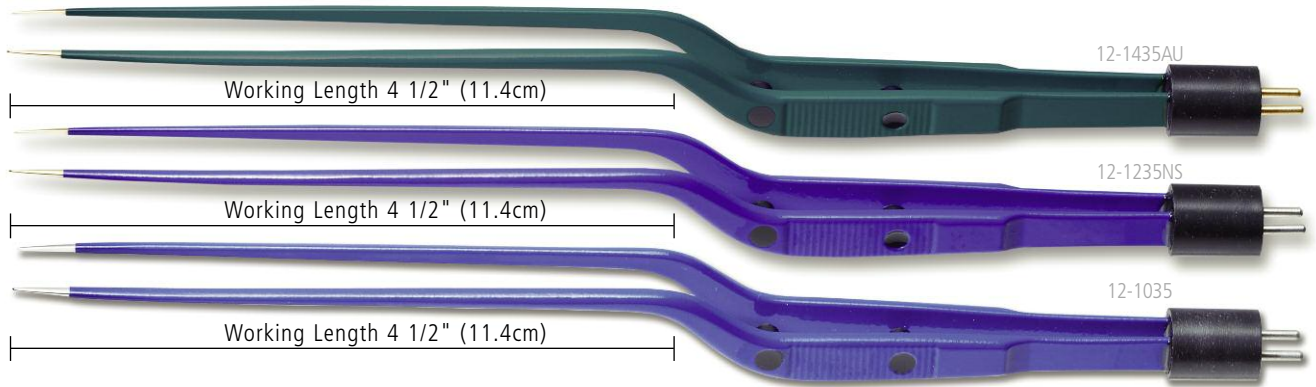

HARDY FORCEPS

ITEM #	TOTAL LENGTH	DESCRIPTION	TIP	WORKING LENGTH	FEATURES
12-1429AU	8 1/2" (21.6cm)	Hardy bayonet non-stick bipolar forceps, with stop, insulated	2.0mm	4 1/2"(11.4cm)	AU IN
12-1432AU	8 1/2" (21.6cm)	Hardy bayonet non-stick bipolar forceps, with stop, insulated	1.5mm	4 1/2"(11.4cm)	AU IN
12-1433AU	8 1/2" (21.6cm)	Hardy bayonet non-stick bipolar forceps, with stop, insulated	1.2mm	4 1/2"(11.4cm)	AU IN
12-1434AU	8 1/2" (21.6cm)	Hardy bayonet non-stick bipolar forceps, with stop, insulated	0.7mm	4 1/2"(11.4cm)	AU IN
12-1435AU	8 1/2" (21.6cm)	Hardy bayonet non-stick bipolar forceps, with stop, insulated	0.5mm	4 1/2"(11.4cm)	AU IN
12-1235NS	8 1/2" (21.6cm)	Hardy bayonet non-stick bipolar forceps, with stop, insulated	0.5mm	4 1/2"(11.4cm)	NS IN
12-1035	8 1/2" (21.6cm)	Hardy bayonet bipolar forceps, w/ stop, insulated	0.5mm	4 1/2"(11.4cm)	SS IN