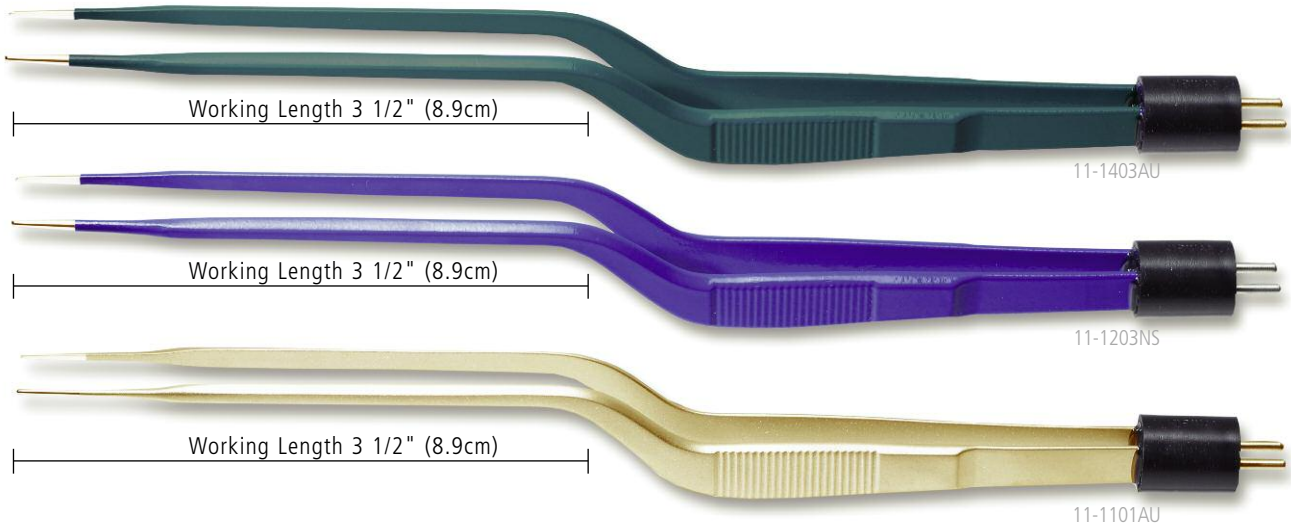

GERALD FORCEPS

ITEM #	TOTAL LENGTH	DESCRIPTION	TIP	WORKING LENGTH	FEATURES
11-1403AU	7 1/2" (19cm)	Gerald bayonet non-stick bipolar forceps, insulated	1.0mm	3 1/2" (8.9cm)	AU IN
11-1203NS	7 1/2" (19cm)	Gerald bayonet non-stick bipolar forceps, insulated	1.0mm	3 1/2" (8.9cm)	NS IN
11-1003	7 1/2" (19cm)	Gerald bayonet bipolar forceps, insulated	1.0mm	3 1/2" (8.9cm)	SS IN
11-1101AU	7 1/2" (19cm)	Gerald bayonet non-stick bipolar forceps	1.0mm	3 1/2" (8.9cm)	AU
11-1201NS	7 1/2" (19cm)	Gerald bayonet non-stick bipolar forceps	1.0mm	3 1/2" (8.9cm)	NS
11-1001	7 1/2" (19cm)	Gerald bayonet bipolar forceps	1.0mm	3 1/2" (8.9cm)	SS