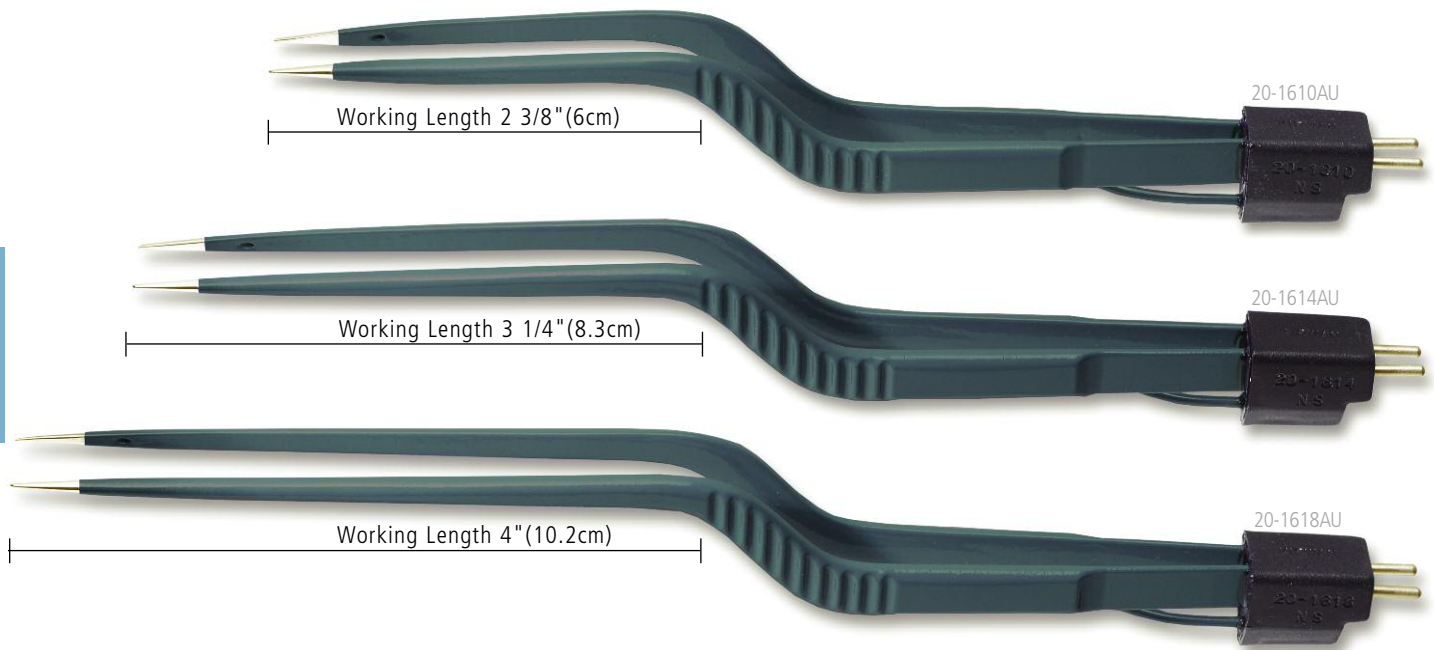

YASARGIL IRRIGATING BIPOLAR FORCEPS

ITEM #	TOTAL LENGTH	DESCRIPTION	TIP	WORKING LENGTH	FEATURES
20-1610AU	6 1/4" (15.9cm)	Yasargil bayonet non-stick bipolar forceps, buried irrigation, insulated	0.5mm	2 3/8" (6cm)	AU IN
20-1611AU	6 1/4" (15.9cm)	Yasargil bayonet non-stick bipolar forceps, buried irrigation, insulated	0.7mm	2 3/8" (6cm)	AU IN
20-1612AU	6 1/4" (15.9cm)	Yasargil bayonet non-stick bipolar forceps, buried irrigation, insulated	1.0mm	2 3/8" (6cm)	AU IN
20-1613AU	6 1/4" (15.9cm)	Yasargil bayonet non-stick bipolar forceps, buried irrigation, insulated	1.3mm	2 3/8" (6cm)	AU IN
20-1614AU	7 1/8" (18.1cm)	Yasargil bayonet non-stick bipolar forceps, buried irrigation, insulated	0.5mm	3 1/4" (8.3cm)	AU IN
20-1615AU	7 1/8" (18.1cm)	Yasargil bayonet non-stick bipolar forceps, buried irrigation, insulated	0.7mm	3 1/4" (8.3cm)	AU IN
20-1616AU	7 1/8" (18.1cm)	Yasargil bayonet non-stick bipolar forceps, buried irrigation, insulated	1.0mm	3 1/4" (8.3cm)	AU IN
20-1617AU	7 1/8" (18.1cm)	Yasargil bayonet non-stick bipolar forceps, buried irrigation, insulated	1.3mm	3 1/4" (8.3cm)	AU IN
20-1618AU	7 7/8" (20cm)	Yasargil bayonet non-stick bipolar forceps, buried irrigation, insulated	0.5mm	4" (10.2cm)	AU IN
20-1619AU	7 7/8" (20cm)	Yasargil bayonet non-stick bipolar forceps, buried irrigation, insulated	0.7mm	4" (10.2cm)	AU IN
20-1620AU	7 7/8" (20cm)	Yasargil bayonet non-stick bipolar forceps, buried irrigation, insulated	1.0mm	4" (10.2cm)	AU IN
20-1621AU	7 7/8" (20cm)	Yasargil bayonet non-stick bipolar forceps, buried irrigation, insulated	1.3mm	4" (10.2cm)	AU IN