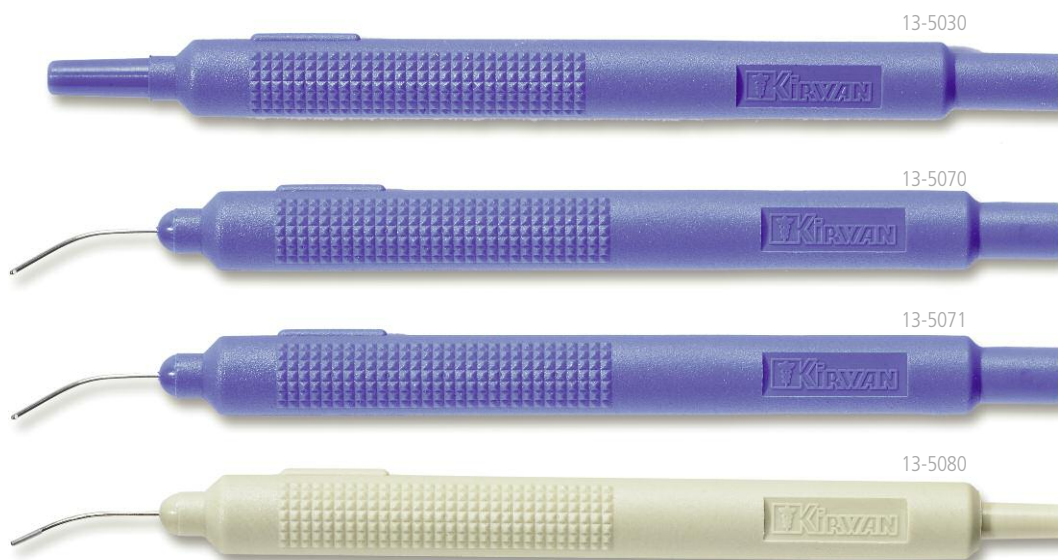

ITEM #	DESCRIPTION	GAUGE	PORT
13-5030	Reusable I/A handpiece, irrigation or aspiration		
13-5070	Reusable bimanual irrigation handpiece, curved	21	Dual 0.5mm side ports
13-5071	Reusable bimanual irrigation handpiece, curved	23	Dual 0.5mm side ports
13-5080	Reusable bimanual aspiration handpiece, curved	23	0.3mm aspiration port