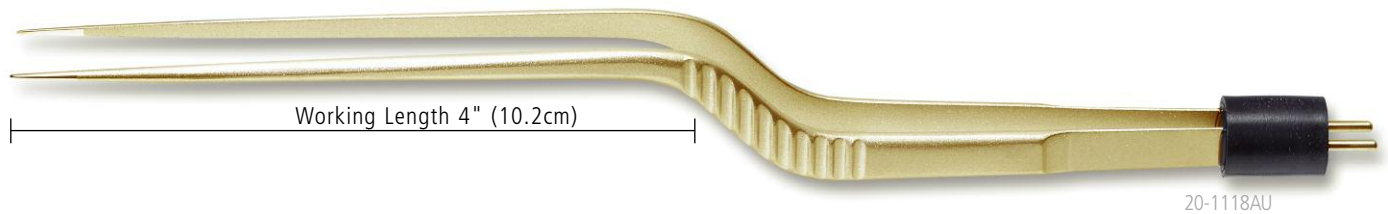

YASARGIL FORCEPS

ITEM #	TOTAL LENGTH	DESCRIPTION	TIP	WORKING LENGTH	FEATURES
20-1110AU	6 1/4" (15.9cm)	Yasargil bayonet non-stick bipolar forceps	0.5mm	2 3/8" (6cm)	AU
20-1111AU	6 1/4" (15.9cm)	Yasargil bayonet non-stick bipolar forceps	0.7mm	2 3/8" (6cm)	AU
20-1112AU	6 1/4" (15.9cm)	Yasargil bayonet non-stick bipolar forceps	1.0mm	2 3/8" (6cm)	AU
20-1113AU	6 1/4" (15.9cm)	Yasargil bayonet non-stick bipolar forceps	1.3mm	2 3/8" (6cm)	AU
20-1114AU	7 1/8" (18.1cm)	Yasargil bayonet non-stick bipolar forceps	0.5mm	3 1/4" (8.3cm)	AU
20-1115AU	7 1/8" (18.1cm)	Yasargil bayonet non-stick bipolar forceps	0.7mm	3 1/4" (8.3cm)	AU
20-1116AU	7 1/8" (18.1cm)	Yasargil bayonet non-stick bipolar forceps	1.0mm	3 1/4" (8.3cm)	AU
20-1117AU	7 1/8" (18.1cm)	Yasargil bayonet non-stick bipolar forceps	1.3mm	3 1/4" (8.3cm)	AU
20-1118AU	7 7/8" (20cm)	Yasargil bayonet non-stick bipolar forceps	0.5mm	4" (10.2cm)	AU
20-1119AU	7 7/8" (20cm)	Yasargil bayonet non-stick bipolar forceps	0.7mm	4" (10.2cm)	AU
20-1120AU	7 7/8" (20cm)	Yasargil bayonet non-stick bipolar forceps	1.0mm	4" (10.2cm)	AU
20-1121AU	7 7/8" (20cm)	Yasargil bayonet non-stick bipolar forceps	1.3mm	4" (10.2cm)	AU