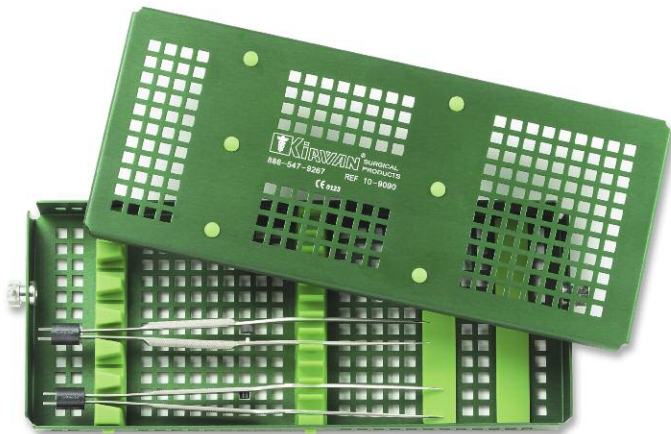

40-3601

ITEM #	DESCRIPTION	FEATURES
40-3600	23kHz Manifold tubing set, sterile	
40-3601	36kHz Manifold tubing set, sterile	

ITEM #	DESCRIPTION	FEATURES
41-6120	Disposable cautery, low temperature, fine tip	
41-6125	Disposable cautery, variable low temperature, fine tip	
41-6130	Disposable cautery, high temperature, loop tip	
41-6140	Disposable cautery, high temperature, fine tip	
41-6145	Disposable cautery, variable high temperature, fine tip	

ITEM #	DESCRIPTION
10-9090	Sterilizing tray for six (6) bayonet forceps

ITEM #	DESCRIPTION
10-9091	Sterilizing tray for twelve (12) bayonet forceps

ITEM #	DESCRIPTION
10-9093	Sterilizing tray for two (2) bayonet forceps