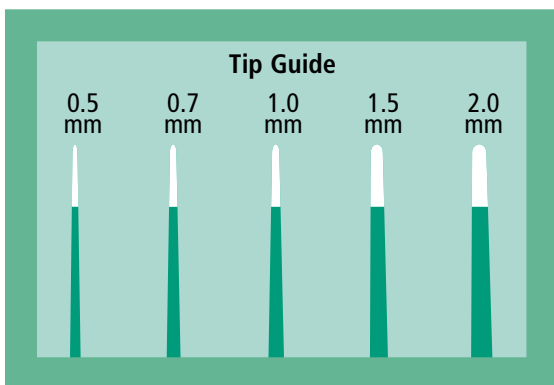

STERILIZING TRAYS