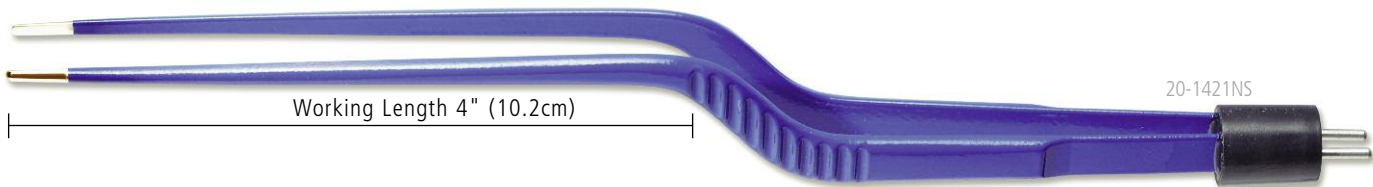

ITEM #	TOTAL LENGTH	DESCRIPTION	TIP	WORKING LENGTH	FEATURES
20-1410NS	6 1/4" (15.9cm)	Yasargil bayonet non-stick bipolar forceps, insulated	0.5mm	2 3/8"(6cm)	NS IN
20-1411NS	6 1/4" (15.9cm)	Yasargil bayonet non-stick bipolar forceps, insulated	0.7mm	2 3/8"(6cm)	NS IN
20-1412NS	6 1/4" (15.9cm)	Yasargil bayonet non-stick bipolar forceps, insulated	1.0mm	2 3/8"(6cm)	NS IN
20-1413NS	6 1/4" (15.9cm)	Yasargil bayonet non-stick bipolar forceps, insulated	1.3mm	2 3/8"(6cm)	NS IN
20-1414NS	7 1/8" (18.1cm)	Yasargil bayonet non-stick bipolar forceps, insulated	0.5mm	3 1/4"(8.3cm)	NS IN
20-1415NS	7 1/8" (18.1cm)	Yasargil bayonet non-stick bipolar forceps, insulated	0.7mm	3 1/4"(8.3cm)	NS IN
20-1416NS	7 1/8" (18.1cm)	Yasargil bayonet non-stick bipolar forceps, insulated	1.0mm	3 1/4"(8.3cm)	NS IN
20-1417NS	7 1/8" (18.1cm)	Yasargil bayonet non-stick bipolar forceps, insulated	1.3mm	3 1/4"(8.3cm)	NS IN
20-1418NS	7 7/8" (20cm)	Yasargil bayonet non-stick bipolar forceps, insulated	0.5mm	4"(10.2cm)	NS IN
20-1419NS	7 7/8" (20cm)	Yasargil bayonet non-stick bipolar forceps, insulated	0.7mm	4"(10.2cm)	NS IN
20-1420NS	7 7/8" (20cm)	Yasargil bayonet non-stick bipolar forceps, insulated	1.0mm	4"(10.2cm)	NS IN
20-1421NS	7 7/8" (20cm)	Yasargil bayonet non-stick bipolar forceps, insulated	1.3mm	4"(10.2cm)	NS IN