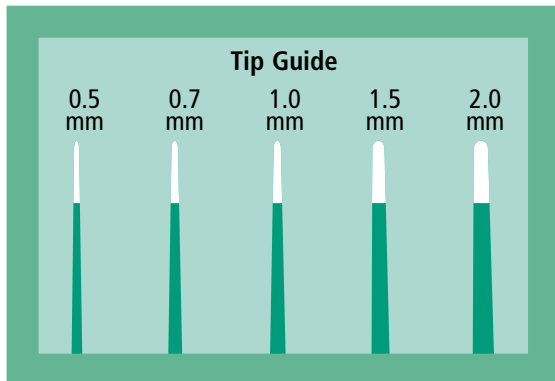

ITEM #	TOTAL LENGTH	DESCRIPTION	TIP	WORKING LENGTH	FEATURES
21-1410AU	7" (17.5cm)	3-hole Yasargil style bipolar forceps, insulated	0.5mm	2 3/8"(6cm)	AU IN
21-1411AU	7" (17.5cm)	3-hole Yasargil style bipolar forceps, insulated	0.7mm	2 3/8"(6cm)	AU IN
21-1412AU	7" (17.5cm)	3-hole Yasargil style bipolar forceps, insulated	1.0mm	2 3/8"(6cm)	AU IN
21-1413AU	7" (17.5cm)	3-hole Yasargil style bipolar forceps, insulated	1.3mm	2 3/8"(6cm)	AU IN
21-1414AU	7 3/4" (19.7cm)	3-hole Yasargil style bipolar forceps, insulated	0.5mm	3"(7.5cm)	AU IN
21-1415AU	7 3/4" (19.7cm)	3-hole Yasargil style bipolar forceps, insulated	0.7mm	3"(7.5cm)	AU IN
21-1416AU	7 3/4" (19.7cm)	3-hole Yasargil style bipolar forceps, insulated	1.0mm	3"(7.5cm)	AU IN
21-1417AU	7 3/4" (19.7cm)	3-hole Yasargil style bipolar forceps, insulated	1.3mm	3"(7.5cm)	AU IN
21-1418AU	8 1/2" (21.6cm)	3-hole Yasargil style bipolar forceps, insulated	0.5mm	3 3/4"(9.5cm)	AU IN
21-1419AU	8 1/2" (21.6cm)	3-hole Yasargil style bipolar forceps, insulated	0.7mm	3 3/4"(9.5cm)	AU IN
21-1420AU	8 1/2" (21.6cm)	3-hole Yasargil style bipolar forceps, insulated	1.0mm	3 3/4"(9.5cm)	AU IN
21-1421AU	8 1/2" (21.6cm)	3-hole Yasargil style bipolar forceps, insulated	1.3mm	3 3/4"(9.5cm)	AU IN
21-1422AU	9 1/4" (23.5cm)	3-hole Yasargil style bipolar forceps, insulated	0.5mm	4 1/2"(11.4cm)	AU IN
21-1423AU	9 1/4" (23.5cm)	3-hole Yasargil style bipolar forceps, insulated	0.7mm	4 1/2"(11.4cm)	AU IN
21-1424AU	9 1/4" (23.5cm)	3-hole Yasargil style bipolar forceps, insulated	1.0mm	4 1/2"(11.4cm)	AU IN
21-1425AU	9 1/4" (23.5cm)	3-hole Yasargil style bipolar forceps, insulated	1.3mm	4 1/2"(11.4cm)	AU IN
21-1426AU	10 1/4" (25.5cm)	3-hole Yasargil style bipolar forceps, insulated	0.5mm	5 1/2"(14cm)	AU IN
21-1427AU	10 1/4" (25.5cm)	3-hole Yasargil style bipolar forceps, insulated	0.7mm	5 1/2"(14cm)	AU IN
21-1428AU	10 1/4" (25.5cm)	3-hole Yasargil style bipolar forceps, insulated	1.0mm	5 1/2"(14cm)	AU IN
21-1429AU	10 1/4" (25.5cm)	3-hole Yasargil style bipolar forceps, insulated	1.3mm	5 1/2"(14cm)	AU IN