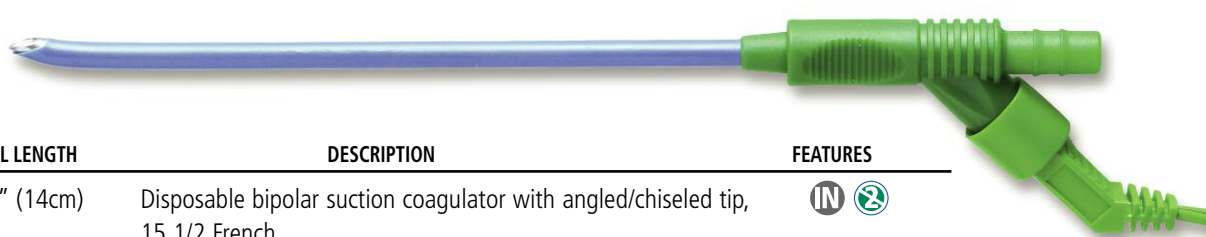

ITEM #	TOTAL LENGTH	DESCRIPTION	FEATURES
14-9020	5 1/2" (14cm)	Disposable bipolar suction coagulator with angled/chiseled tip, 15 1/2 French	IN