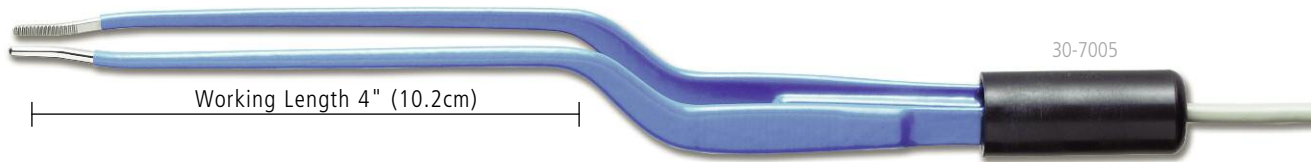

ITEM #	TOTAL LENGTH	DESCRIPTION	TIP	WORKING LENGTH	FEATURES
30-7005	8 1/2" (21.6cm)	Handswitch monopolar forceps, insulated, curved serrated, with 10' cord	2.0mm	4"(10.2cm)	SS IN