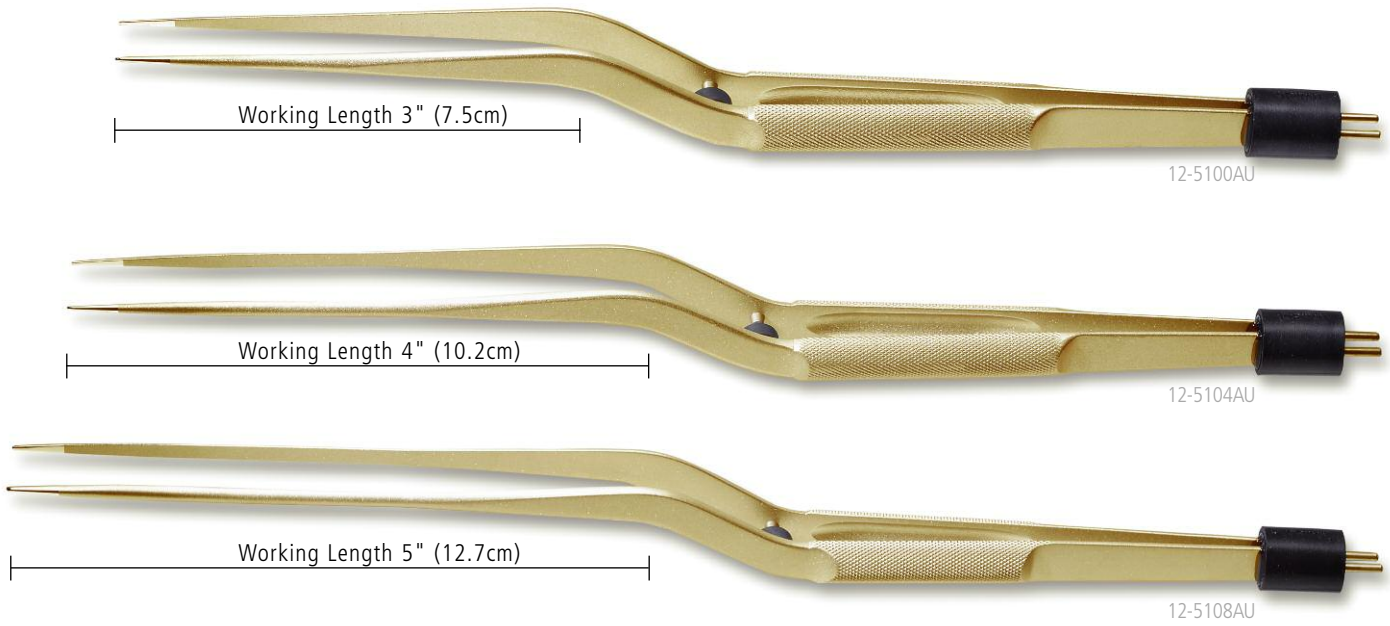

ITEM #	TOTAL LENGTH	DESCRIPTION	TIP	WORKING LENGTH	FEATURES
12-5100AU	8 1/2" (21.6cm)	Kirwan round handle bayonet non-stick bipolar forceps with stop	0.7mm	3"(7.5cm)	AU
12-5101AU	8 1/2" (21.6cm)	Kirwan round handle bayonet non-stick bipolar forceps with stop	1.0mm	3"(7.5cm)	AU
12-5102AU	8 1/2" (21.6cm)	Kirwan round handle bayonet non-stick bipolar forceps with stop	1.3mm	3"(7.5cm)	AU
12-5103AU	8 1/2" (21.6cm)	Kirwan round handle bayonet non-stick bipolar forceps with stop	1.5mm	3"(7.5cm)	AU
12-5104AU	9 1/2" (24.1cm)	Kirwan round handle bayonet non-stick bipolar forceps with stop	0.7mm	4"(10.2cm)	AU
12-5105AU	9 1/2" (24.1cm)	Kirwan round handle bayonet non-stick bipolar forceps with stop	1.0mm	4"(10.2cm)	AU
12-5106AU	9 1/2" (24.1cm)	Kirwan round handle bayonet non-stick bipolar forceps with stop	1.3mm	4"(10.2cm)	AU
12-5107AU	9 1/2" (24.1cm)	Kirwan round handle bayonet non-stick bipolar forceps with stop	1.5mm	4"(10.2cm)	AU
12-5108AU	10 1/2" (27cm)	Kirwan round handle bayonet non-stick bipolar forceps with stop	0.7mm	5"(12.7cm)	AU
12-5109AU	10 1/2" (27cm)	Kirwan round handle bayonet non-stick bipolar forceps with stop	1.0mm	5"(12.7cm)	AU
12-5110AU	10 1/2" (27cm)	Kirwan round handle bayonet non-stick bipolar forceps with stop	1.3mm	5"(12.7cm)	AU
12-5111AU	10 1/2" (27cm)	Kirwan round handle bayonet non-stick bipolar forceps with stop	1.5mm	5"(12.7cm)	AU