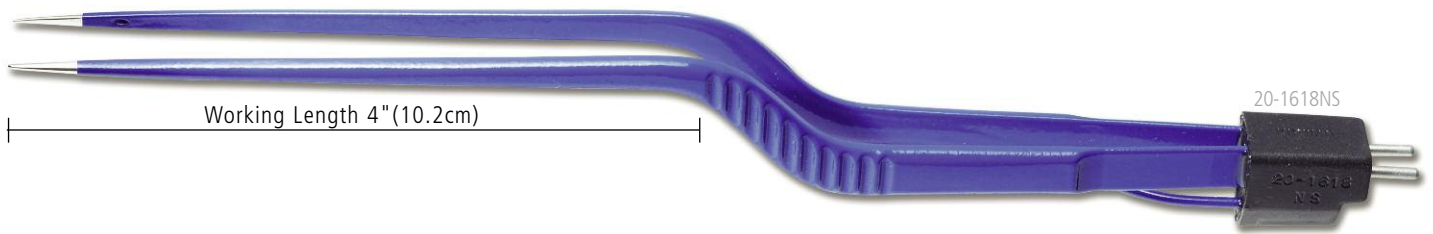

YASARGIL IRRIGATING BIPOLAR FORCEPS

ITEM #	TOTAL LENGTH	DESCRIPTION	TIP	WORKING LENGTH	FEATURES
20-1610NS	6 1/4" (15.9cm)	Yasargil bayonet non-stick bipolar forceps, buried irrigation, insulated	0.5mm	2 3/8" (6cm)	NS IN
20-1611NS	6 1/4" (15.9cm)	Yasargil bayonet non-stick bipolar forceps, buried irrigation, insulated	0.7mm	2 3/8" (6cm)	NS IN
20-1612NS	6 1/4" (15.9cm)	Yasargil bayonet non-stick bipolar forceps, buried irrigation, insulated	1.0mm	2 3/8" (6cm)	NS IN
20-1613NS	6 1/4" (15.9cm)	Yasargil bayonet non-stick bipolar forceps, buried irrigation, insulated	1.3mm	2 3/8" (6cm)	NS IN
20-1614NS	7 1/8" (18.1cm)	Yasargil bayonet non-stick bipolar forceps, buried irrigation, insulated	0.5mm	3 1/4" (8.3cm)	NS IN
20-1615NS	7 1/8" (18.1cm)	Yasargil bayonet non-stick bipolar forceps, buried irrigation, insulated	0.7mm	3 1/4" (8.3cm)	NS IN
20-1616NS	7 1/8" (18.1cm)	Yasargil bayonet non-stick bipolar forceps, buried irrigation, insulated	1.0mm	3 1/4" (8.3cm)	NS IN
20-1617NS	7 1/8" (18.1cm)	Yasargil bayonet non-stick bipolar forceps, buried irrigation, insulated	1.3mm	3 1/4" (8.3cm)	NS IN
20-1618NS	7 7/8" (20cm)	Yasargil bayonet non-stick bipolar forceps, buried irrigation, insulated	0.5mm	4" (10.2cm)	NS IN
20-1619NS	7 7/8" (20cm)	Yasargil bayonet non-stick bipolar forceps, buried irrigation, insulated	0.7mm	4" (10.2cm)	NS IN
20-1620NS	7 7/8" (20cm)	Yasargil bayonet non-stick bipolar forceps, buried irrigation, insulated	1.0mm	4" (10.2cm)	NS IN
20-1621NS	7 7/8" (20cm)	Yasargil bayonet non-stick bipolar forceps, buried irrigation, insulated	1.3mm	4" (10.2cm)	NS IN