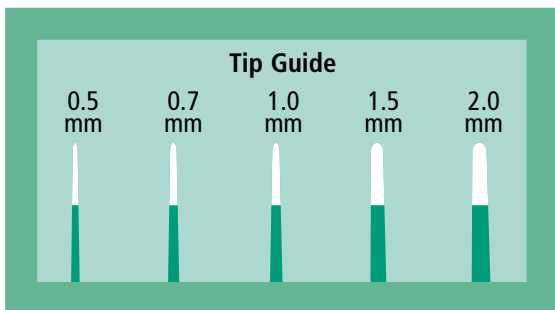

ITEM #	TOTAL LENGTH	DESCRIPTION	TIP	WORKING LENGTH	FEATURES
10-1403EAU	7 3/4" (19.7cm)	Scoville-Greenwood bayonet non-stick bipolar forceps, insulated, with EU connector	1.5mm	2 3/4"(7cm)	AU IN
12-1400EAU	7 1/2" (19cm)	Cushing bayonet non-stick bipolar forceps, insulated, with EU connector	0.7mm	3 1/2"(8.9cm)	AU IN
10-2404EAU	7 1/2" (19cm)	Cushing bayonet non-stick bipolar forceps, insulated, with EU connector	2.0mm	3 1/2"(8.9cm)	AU IN
10-5400EAU	8 3/4" (22cm)	Bayonet non-stick bipolar forceps, insulated, with lightweight handle, with EU connector	1.0mm	3 3/4"(9.5cm)	AU IN
10-5401EAU	8 3/4" (22cm)	Bayonet non-stick bipolar forceps with stop, insulated, with EU connector	1.5mm	3 3/4"(9.5cm)	AU IN
10-5403EAU	8 3/4" (22cm)	Bayonet non-stick bipolar forceps with stop, insulated, with EU connector	1.0mm	3 3/4"(9.5cm)	AU IN
12-1432EAU	8 1/2" (21.6cm)	Hardy bayonet non-stick bipolar forceps with stop, insulated, with EU connector	1.5mm	4 1/2"(11.4cm)	AU IN
12-1433EAU	8 1/2" (21.6cm)	Hardy bayonet non-stick bipolar forceps with stop, insulated, with EU connector	1.2mm	4 1/2"(11.4cm)	AU IN
12-1434EAU	8 1/2" (21.6cm)	Hardy bayonet non-stick bipolar forceps with stop, insulated, with EU connector	0.7mm	4 1/2"(11.4cm)	AU IN
12-1437EAU	9 1/2" (24.1cm)	Hardy bayonet non-stick bipolar forceps with stop, insulated, with EU connector	1.0mm	5 1/2"(14cm)	AU IN
12-1438EAU	9 1/2" (24.1cm)	Hardy bayonet non-stick bipolar forceps with stop, insulated, with EU connector	1.5mm	5 1/2"(14cm)	AU IN