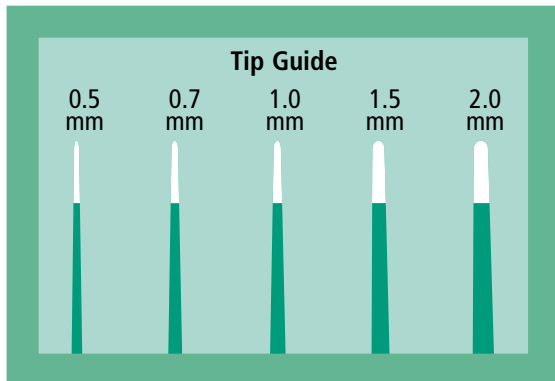

ITEM #	TOTAL LENGTH	DESCRIPTION	TIP	WORKING LENGTH	FEATURES
10-5400AU	8 3/4" (22cm)	Bayonet non-stick bipolar forceps with lightweight handle, insulated	1.0mm	3 3/4"(9.5cm)	AU IN
10-5400NS	8 3/4" (22cm)	Bayonet non-stick bipolar forceps with lightweight handle, insulated	1.0mm	3 3/4"(9.5cm)	NS IN
10-5100AU	8 3/4" (22cm)	Bayonet non-stick bipolar forceps with lightweight handle	1.0mm	3 3/4"(9.5cm)	AU
10-5200NS	8 3/4" (22cm)	Bayonet non-stick bipolar forceps with lightweight handle	1.0mm	3 3/4"(9.5cm)	NS