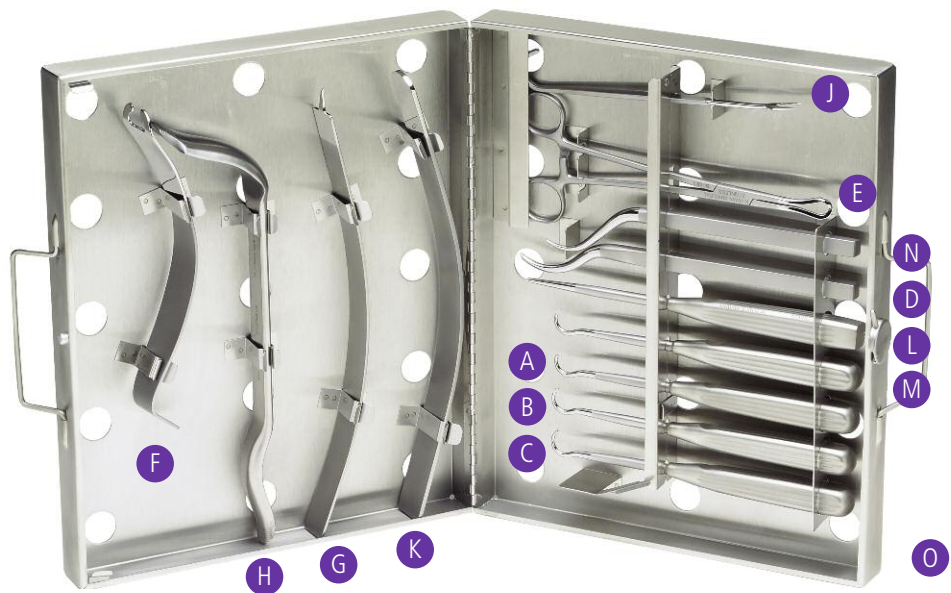

ITEM #	DESCRIPTION	GAUGE	PORT
13-5030	Reusable I/A handpiece, irrigation or aspiration		
13-5070	Reusable bimanual irrigation handpiece, curved	21	Dual 0.5mm side ports
13-5071	Reusable bimanual irrigation handpiece, curved	23	Dual 0.5mm side ports
13-5080	Reusable bimanual aspiration handpiece, curved	23	0.3mm aspiration port

ITEM #	DESCRIPTION
50-1020	Fukuda retractor

BANKART SETS

50-1010 Basic set with sterilizing case.

A	50-1004	7 1/2" Curved Awl
B	50-1005	7 1/2" Curved Hook
C	50-1007	7 1/2" Ligature Carrier
D	50-1002	8 1/4" Curved Spike #2
E	50-1003	7 3/4" Glenoid Reaming Forceps
F	50-1000	7" Improved Humeral Head Retractor
G	50-1001	10" Capsule Retractor
H	50-1006	10 1/2" Bone Skid
I	50-1009	Sterilizing Case

50-1017 Complete set with sterilizing case.

The complete set includes the basic shoulder repair set plus:

J	50-1011	7" Capsule Fork (Pickle Fork)
K	50-1012	11" Muscle Retractor
L	50-1013	8 1/4" Scaphoid Gouge
M	50-1014	7 1/2" Fine Curved Awl
N	50-1015	7 1/2" Curved Spike #3
O	50-1016	Expanded Sterilizing Case