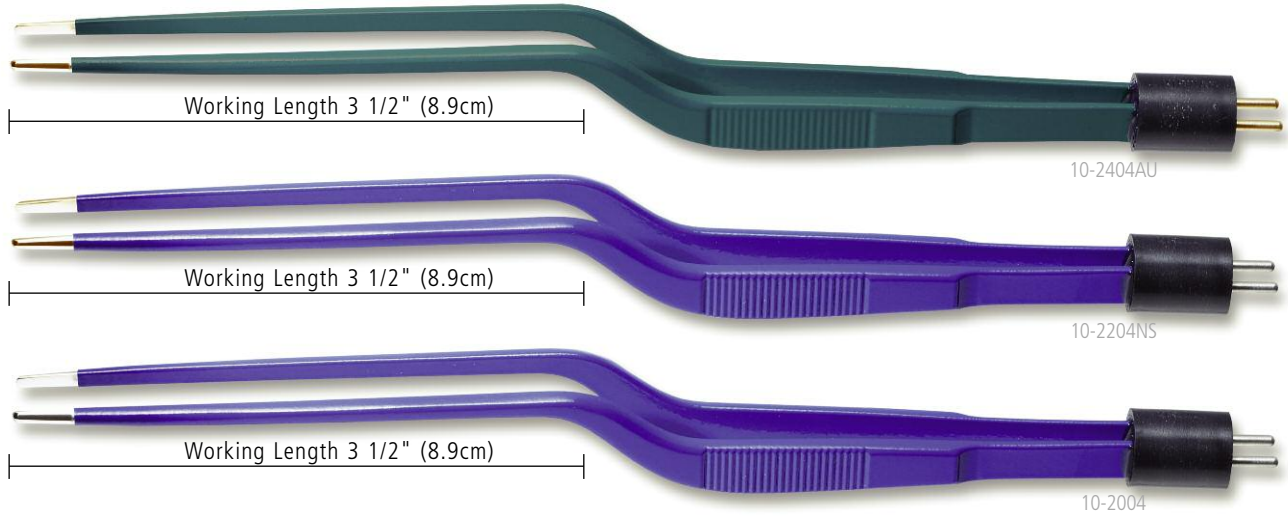

CUSHING FORCEPS

ITEM #	TOTAL LENGTH	DESCRIPTION	TIP	WORKING LENGTH	FEATURES
10-2404AU	7 1/2" (19cm)	Cushing bayonet non-stick bipolar forceps, insulated	2.0mm	3 1/2" (8.9cm)	AU IN
12-1400AU	7 1/2" (19cm)	Cushing bayonet non-stick bipolar forceps, insulated	0.7mm	3 1/2" (8.9cm)	AU IN
10-2204NS	7 1/2" (19cm)	Cushing bayonet non-stick bipolar forceps, insulated	2.0mm	3 1/2" (8.9cm)	NS IN
12-1200NS	7 1/2" (19cm)	Cushing bayonet non-stick bipolar forceps, insulated	0.7mm	3 1/2" (8.9cm)	NS IN
10-2004	7 1/2" (19cm)	Cushing bayonet bipolar forceps, insulated	2.0mm	3 1/2" (8.9cm)	SS IN
12-1000	7 1/2" (19cm)	Cushing bayonet bipolar forceps, insulated	0.7mm	3 1/2" (8.9cm)	SS IN