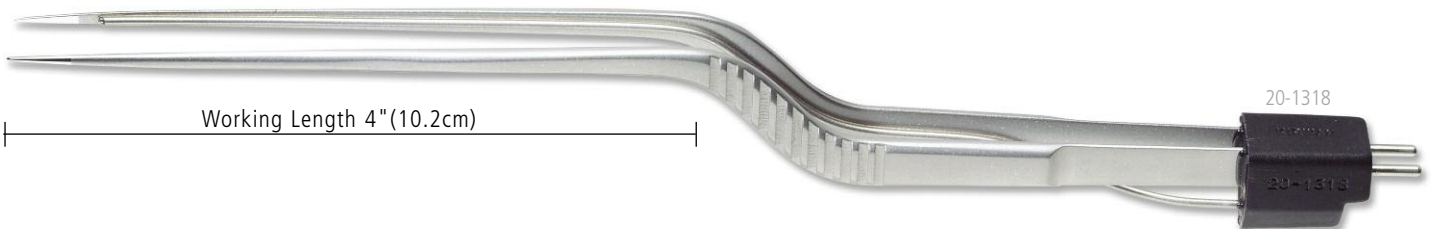

ITEM #	TOTAL LENGTH	DESCRIPTION	TIP	WORKING LENGTH	FEATURES
20-1310	6 1/4" (15.9cm)	Yasargil bayonet irrigating bipolar forceps	0.5mm	2 3/8" (6cm)	SS
20-1311	6 1/4" (15.9cm)	Yasargil bayonet irrigating bipolar forceps	0.7mm	2 3/8" (6cm)	SS
20-1312	6 1/4" (15.9cm)	Yasargil bayonet irrigating bipolar forceps	1.0mm	2 3/8" (6cm)	SS
20-1313	6 1/4" (15.9cm)	Yasargil bayonet irrigating bipolar forceps	1.3mm	2 3/8" (6cm)	SS
20-1314	7 1/8" (18.1cm)	Yasargil bayonet irrigating bipolar forcep,	0.5mm	3 1/4" (8.3cm)	SS
20-1315	7 1/8" (18.1cm)	Yasargil bayonet irrigating bipolar forceps	0.7mm	3 1/4" (8.3cm)	SS
20-1316	7 1/8" (18.1cm)	Yasargil bayonet irrigating bipolar forceps	1.0mm	3 1/4" (8.3cm)	SS
20-1317	7 1/8" (18.1cm)	Yasargil bayonet irrigating bipolar forceps	1.3mm	3 1/4" (8.3cm)	SS
20-1318	7 7/8" (20cm)	Yasargil bayonet irrigating bipolar forcep,	0.5mm	4" (10.2cm)	SS
20-1319	7 7/8" (20cm)	Yasargil bayonet irrigating bipolar forceps	0.7mm	4" (10.2cm)	SS
20-1320	7 7/8" (20cm)	Yasargil bayonet irrigating bipolar forceps	1.0mm	4" (10.2cm)	SS
20-1321	7 7/8" (20cm)	Yasargil bayonet irrigating bipolar forceps	1.3mm	4" (10.2cm)	SS