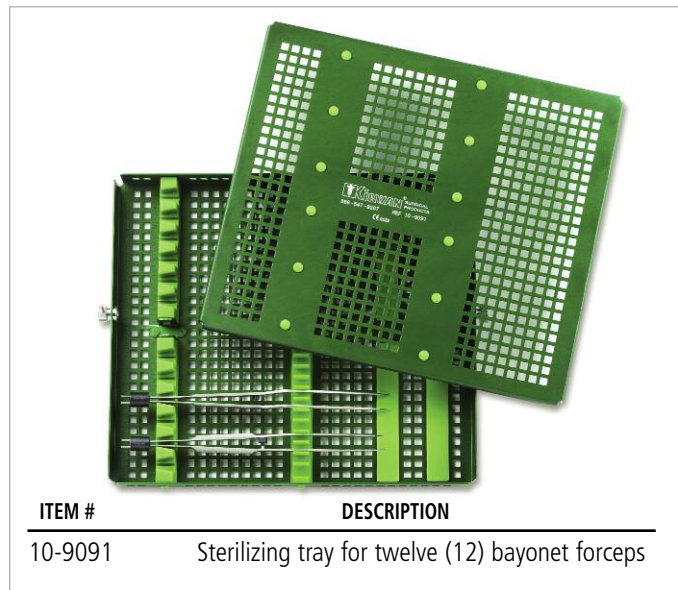

STERILIZING TRAYS