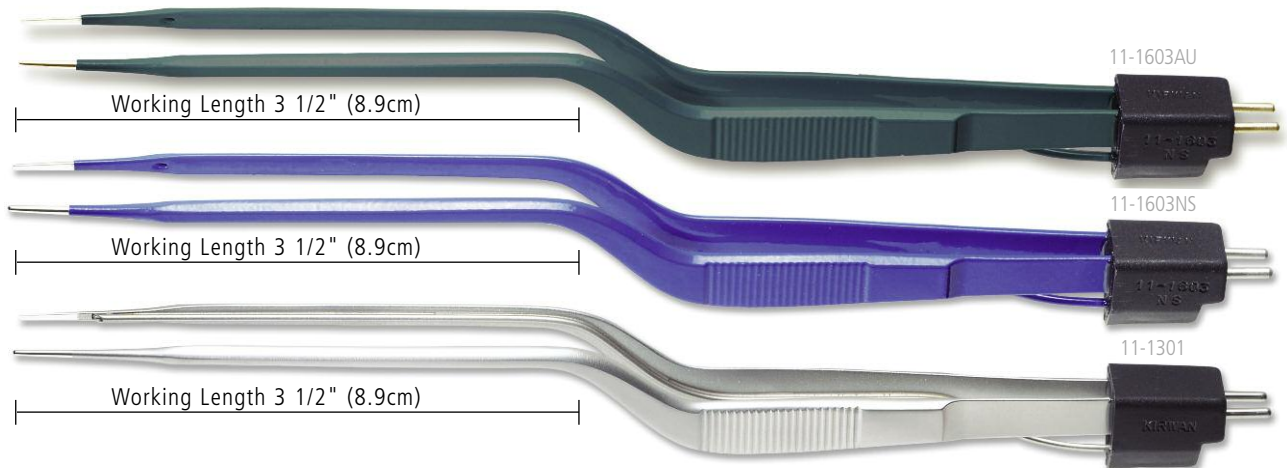

GERALD IRRIGATING BIPOLAR FORCEPS

ITEM #	TOTAL LENGTH	DESCRIPTION	TIP	WORKING LENGTH	FEATURES
11-1603AU	7 1/2" (19cm)	Gerald bayonet non-stick bipolar forceps buried irrigation, insulated	1.0mm	3 1/2" (8.9cm)	AU IN
11-1603NS	7 1/2" (19cm)	Gerald bayonet non-stick bipolar forceps buried irrigation, insulated	1.0mm	3 1/2" (8.9cm)	NS IN
11-1301	7 1/2" (19cm)	Gerald bayonet bipolar forceps, irrigating	1.0mm	3 1/2" (8.9cm)	SS
11-1303	7 1/2" (19cm)	Gerald bayonet bipolar forceps, irrigating, insulated	1.0mm	3 1/2" (8.9cm)	SS IN