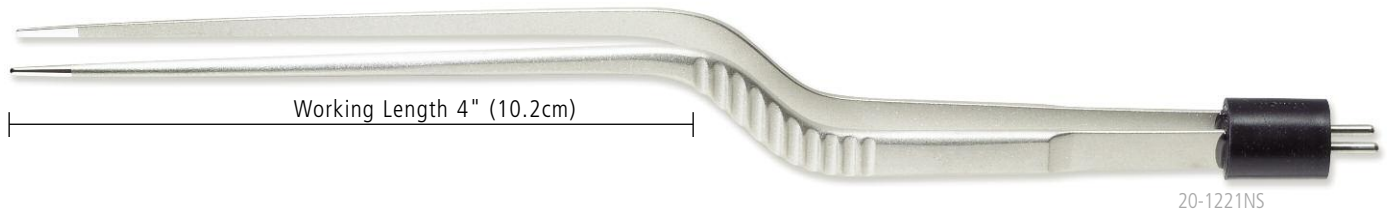

ITEM #	TOTAL LENGTH	DESCRIPTION	TIP	WORKING LENGTH	FEATURES
20-1210NS	6 1/4" (15.9cm)	Yasargil bayonet non-stick bipolar forceps	0.5mm	2 3/8" (6cm)	NS
20-1211NS	6 1/4" (15.9cm)	Yasargil bayonet non-stick bipolar forceps	0.7mm	2 3/8" (6cm)	NS
20-1212NS	6 1/4" (15.9cm)	Yasargil bayonet non-stick bipolar forceps	1.0mm	2 3/8" (6cm)	NS
20-1213NS	6 1/4" (15.9cm)	Yasargil bayonet non-stick bipolar forceps	1.3mm	2 3/8" (6cm)	NS
20-1214NS	7 1/8" (18.1cm)	Yasargil bayonet non-stick bipolar forceps	0.5mm	3 1/4" (8.3cm)	NS
20-1215NS	7 1/8" (18.1cm)	Yasargil bayonet non-stick bipolar forceps	0.7mm	3 1/4" (8.3cm)	NS
20-1216NS	7 1/8" (18.1cm)	Yasargil bayonet non-stick bipolar forceps	1.0mm	3 1/4" (8.3cm)	NS
20-1217NS	7 1/8" (18.1cm)	Yasargil bayonet non-stick bipolar forceps	1.3mm	3 1/4" (8.3cm)	NS
20-1218NS	7 7/8" (20cm)	Yasargil bayonet non-stick bipolar forceps	0.5mm	4" (10.2cm)	NS
20-1219NS	7 7/8" (20cm)	Yasargil bayonet non-stick bipolar forceps	0.7mm	4" (10.2cm)	NS
20-1220NS	7 7/8" (20cm)	Yasargil bayonet non-stick bipolar forceps	1.0mm	4" (10.2cm)	NS
20-1221NS	7 7/8" (20cm)	Yasargil bayonet non-stick bipolar forceps	1.3mm	4" (10.2cm)	NS