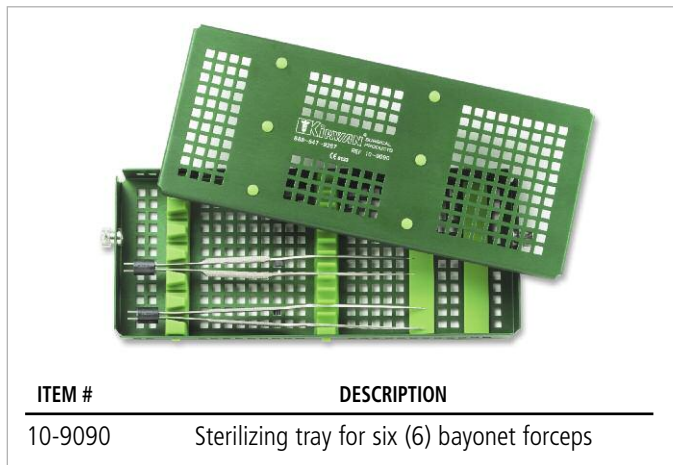

STERILIZING TRAYS