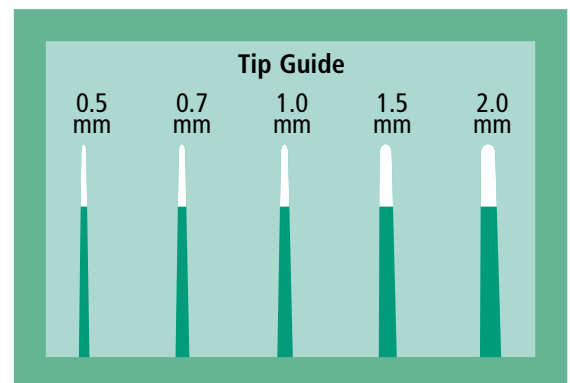

ITEM #	DESCRIPTION
10-9093	Sterilizing tray for two (2) bayonet forceps

ITEM #	DESCRIPTION
10-9095	Silicone inserts for the 10-9090 and 10-9091 (1 set of 6) (2 sets required for 10-9091)
10-9096	Locks for the 10-9090, 10-9091 and 10-9093