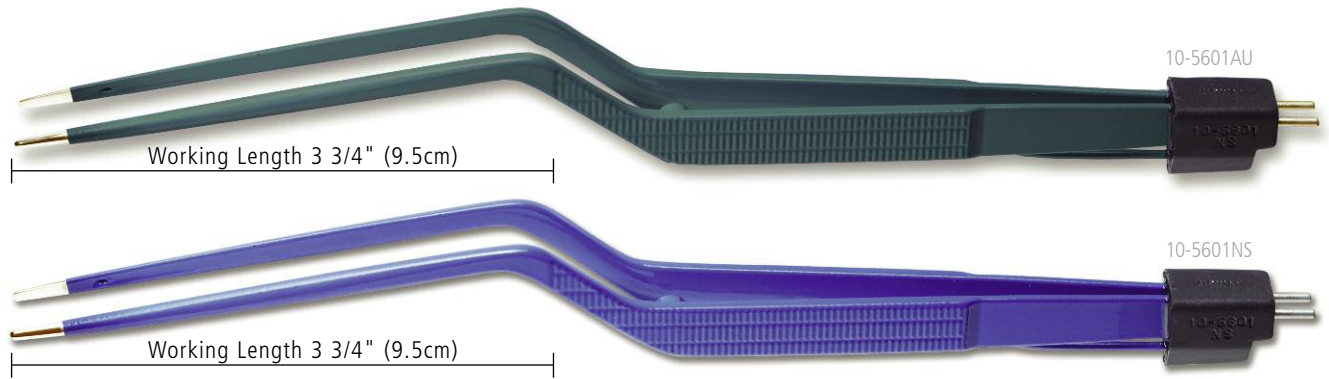

MALIS STYLE IRRIGATING BIPOLAR FORCEPS

ITEM #	TOTAL LENGTH	DESCRIPTION	TIP	WORKING LENGTH	FEATURES
10-5601AU	8 3/4" (22cm)	Bayonet non-stick bipolar forceps with stop, buried irrigation, insulated	1.5mm	3 3/4" (9.5cm)	AU IN
10-5602AU	8 3/4" (22cm)	Bayonet non-stick bipolar forceps with stop, buried irrigation, insulated	0.5mm	3 3/4" (9.5cm)	AU IN
10-5603AU	8 3/4" (22cm)	Bayonet non-stick bipolar forceps with stop, buried irrigation, insulated	1.0mm	3 3/4" (9.5cm)	AU IN
10-5605AU	8 3/4" (22cm)	Bayonet non-stick bipolar forceps with stop, buried irrigation, insulated	0.25mm	3 3/4" (9.5cm)	AU IN
10-5601NS	8 3/4" (22cm)	Bayonet non-stick bipolar forceps with stop, buried irrigation, insulated	1.5mm	3 3/4" (9.5cm)	NS IN
10-5602NS	8 3/4" (22cm)	Bayonet non-stick bipolar forceps with stop, buried irrigation, insulated	0.5mm	3 3/4" (9.5cm)	NS IN
10-5603NS	8 3/4" (22cm)	Bayonet non-stick bipolar forceps with stop, buried irrigation, insulated	1.0mm	3 3/4" (9.5cm)	NS IN
10-5605NS	8 3/4" (22cm)	Bayonet non-stick bipolar forceps with stop, buried irrigation, insulated	0.25mm	3 3/4" (9.5cm)	NS IN
15-5301	8 3/4" (22cm)	Titanium bayonet bipolar forceps with stop, irrigating, insulated	1.5mm	3 3/4" (9.5cm)	Ti IN
15-5302	8 3/4" (22cm)	Titanium bayonet bipolar forceps with stop, irrigating, insulated	0.5mm	3 3/4" (9.5cm)	Ti IN
15-5303	8 3/4" (22cm)	Titanium bayonet bipolar forceps with stop, irrigating, insulated	1.0mm	3 3/4" (9.5cm)	Ti IN
15-5310		Stylets for irrigating forceps, 5/pk