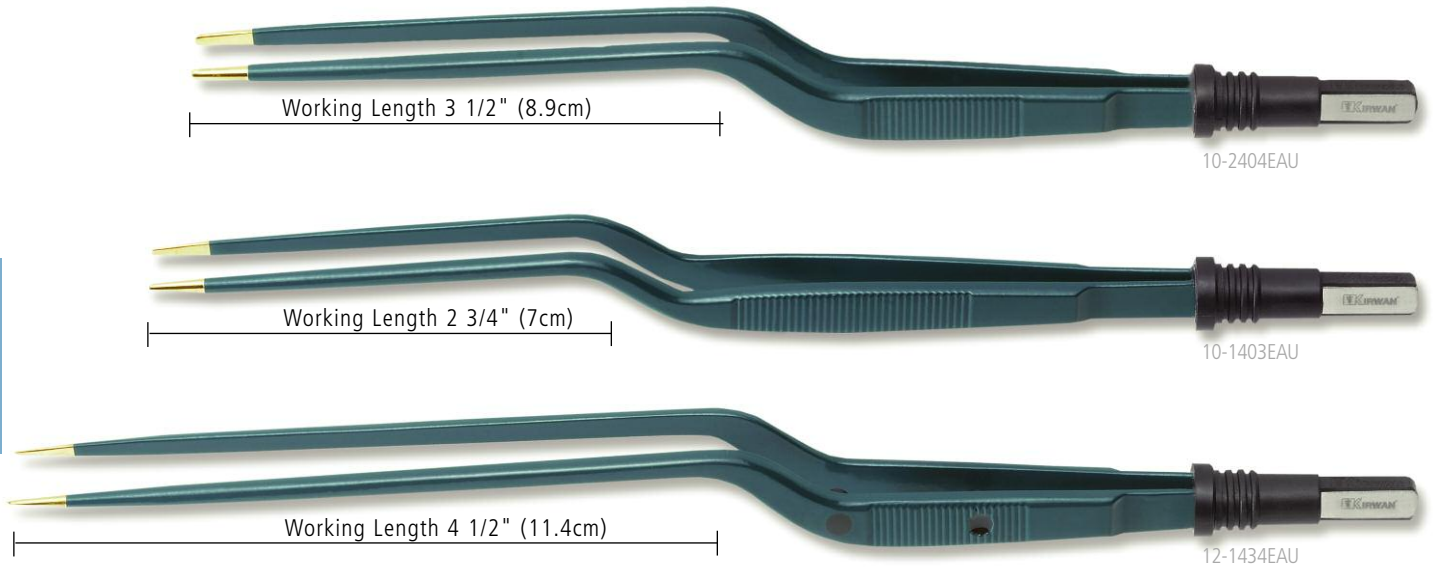

FORCEPS WITH EUROPEAN BLADED CONNECTOR