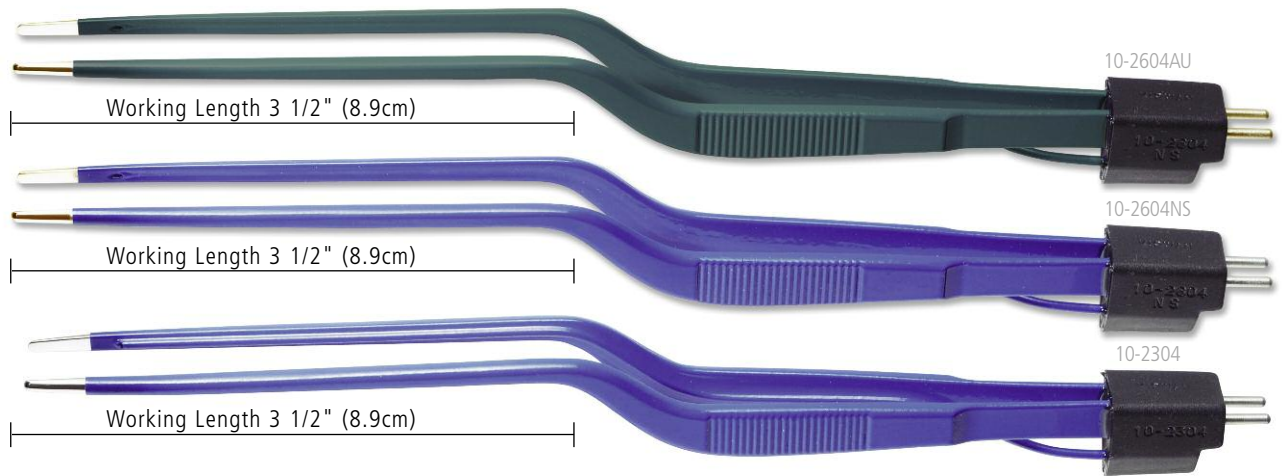

CUSHING IRRIGATING BIPOLAR FORCEPS

ITEM #	TOTAL LENGTH	DESCRIPTION	TIP	WORKING LENGTH	FEATURES
10-2604AU	7 1/2" (19cm)	Cushing bayonet non-stick bipolar forceps buried irrigation, insulated	2.0mm	3 1/2" (8.9cm)	AU IN
10-2604NS	7 1/2" (19cm)	Cushing bayonet non-stick bipolar forceps buried irrigation, insulated	2.0mm	3 1/2" (8.9cm)	NS IN
10-2304	7 1/2" (19cm)	Cushing bayonet bipolar forceps, buried irrigation, insulated	2.0mm	3 1/2" (8.9cm)	SS IN
12-1600AU	7 1/2" (19cm)	Cushing bayonet non-stick bipolar forceps buried irrigation, insulated	0.7mm	3 1/2" (8.9cm)	AU IN
12-1600NS	7 1/2" (19cm)	Cushing bayonet non-stick bipolar forceps buried irrigation, insulated	0.7mm	3 1/2" (8.9cm)	NS IN
12-1300	7 1/2" (19cm)	Cushing bayonet bipolar forceps, irrigating, insulated	0.7mm	3 1/2" (8.9cm)	SS IN