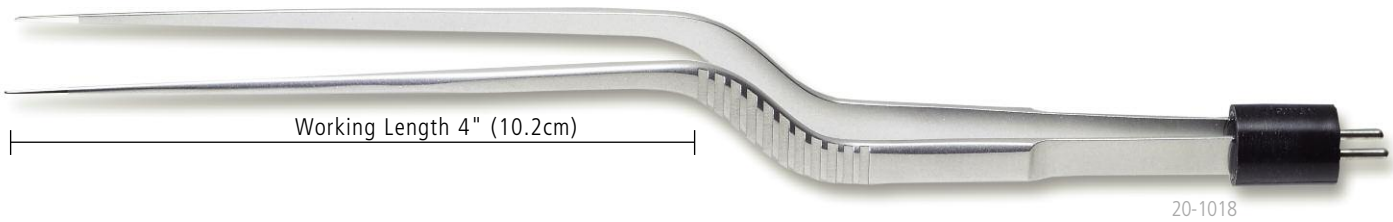

ITEM #	TOTAL LENGTH	DESCRIPTION	TIP	WORKING LENGTH	FEATURES
20-1010	6 1/4" (15.9cm)	Yasargil bayonet bipolar forceps	0.5mm	2 3/8"(6cm)	SS
20-1011	6 1/4" (15.9cm)	Yasargil bayonet bipolar forceps	0.7mm	2 3/8"(6cm)	SS
20-1012	6 1/4" (15.9cm)	Yasargil bayonet bipolar forceps	1.0mm	2 3/8"(6cm)	SS
20-1013	6 1/4" (15.9cm)	Yasargil bayonet bipolar forceps	1.3mm	2 3/8"(6cm)	SS
20-1014	7 1/8" (18.1cm)	Yasargil bayonet bipolar forceps	0.5mm	3 1/4"(8.3cm)	SS
20-1015	7 1/8" (18.1cm)	Yasargil bayonet bipolar forceps	0.7mm	3 1/4"(8.3cm)	SS
20-1016	7 1/8" (18.1cm)	Yasargil bayonet bipolar forceps	1.0mm	3 1/4"(8.3cm)	SS
20-1017	7 1/8" (18.1cm)	Yasargil bayonet bipolar forceps	1.3mm	3 1/4"(8.3cm)	SS
20-1018	7 7/8" (20cm)	Yasargil bayonet bipolar forceps	0.5mm	4"(10.2cm)	SS
20-1019	7 7/8" (20cm)	Yasargil bayonet bipolar forceps	0.7mm	4"(10.2cm)	SS
20-1020	7 7/8" (20cm)	Yasargil bayonet bipolar forceps	1.0mm	4"(10.2cm)	SS
20-1021	7 7/8" (20cm)	Yasargil bayonet bipolar forceps	1.3mm	4"(10.2cm)	SS

STERILIZING TRAYS