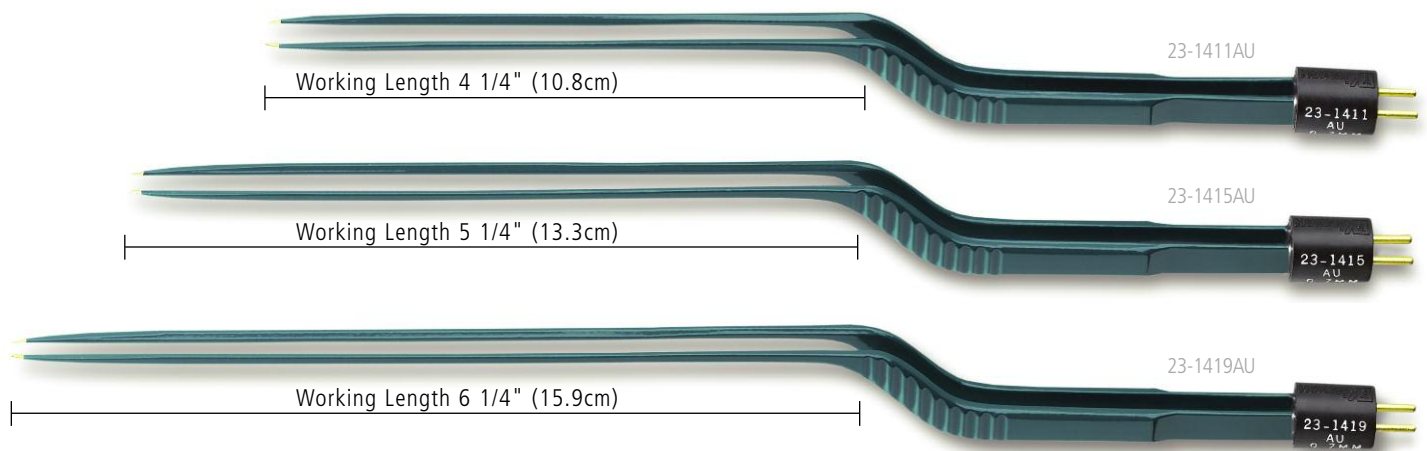

MIS STYLE FORCEPS

ITEM #	TOTAL LENGTH	DESCRIPTION	TIP	WORKING LENGTH	FEATURES
23-1413AU	8 1/2" (21.6cm)	Minimally invasive bipolar forceps, parallel working length, straight	1.2mm	4 1/4" (10.8cm)	AU IN
23-1411AU	8 1/2" (21.6cm)	Minimally invasive bipolar forceps, parallel working length, straight	0.7mm	4 1/4" (10.8cm)	AU IN
23-1431AU	8 1/2" (21.6cm)	Minimally invasive bipolar forceps, parallel working length, angled up 45°	0.7mm	4 1/4" (10.8cm)	AU IN
23-1417AU	9 1/2" (24.1cm)	Minimally invasive bipolar forceps, parallel working length, straight	1.2mm	5 1/4" (13.3cm)	AU IN
23-1415AU	9 1/2" (24.1cm)	Minimally invasive bipolar forceps, parallel working length, straight	0.7mm	5 1/4" (13.3cm)	AU IN
23-1432AU	9 1/2" (24.1cm)	Minimally invasive bipolar forceps, parallel working length, angled up 45°	0.7mm	5 1/4" (13.3cm)	AU IN
23-1421AU	10 1/2" (27cm)	Minimally invasive bipolar forceps, parallel working length, straight	1.2mm	6 1/4" (15.9cm)	AU IN
23-1419AU	10 1/2" (27cm)	Minimally invasive bipolar forceps, parallel working length, straight	0.7mm	6 1/4" (15.9cm)	AU IN
23-1433AU	10 1/2" (27cm)	Minimally invasive bipolar forceps, parallel working length, angled up 45°	0.7mm	6 1/4" (15.9cm)	AU IN