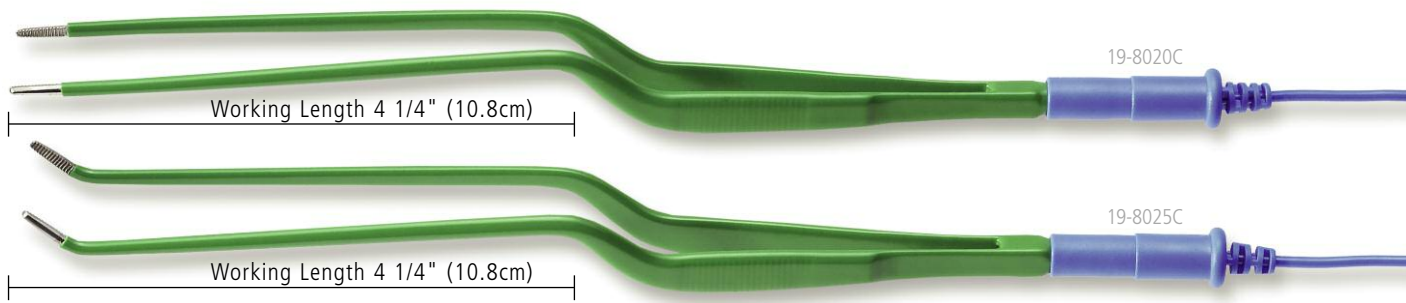

BAYONET / STRAIGHT MONOPOLAR FORCEPS

ITEM #	TOTAL LENGTH	DESCRIPTION	TIP	WORKING LENGTH	FEATURES
19-8020C	9" (22.9cm)	Disposable bayonet monopolar forceps, insulated, straight, serrated, with 10' cord	2.0mm	4 1/4 (10.8cm)	SS IN
19-8021C	9" (22.9cm)	Disposable bayonet monopolar forceps, insulated, with 10' cord	1.0mm	4 1/4 (10.8cm)	SS IN
19-8025C	9" (22.9cm)	Disposable bayonet monopolar forceps, insulated, angled up, serrated, with 10' cord	2.0mm	4 1/4 (10.8cm)	SS IN
19-8026C	9" (22.9cm)	Disposable bayonet monopolar curved forceps, insulated, with 10' cord	1.0mm	4 1/4 (10.8cm)	SS IN