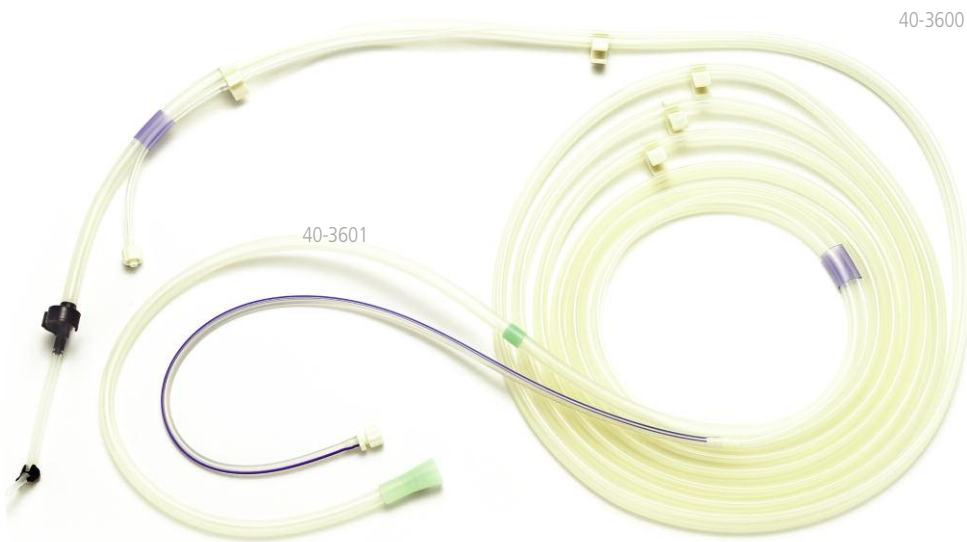

DRILL / CRANIO BLADE

40-1000

ITEM #	DESCRIPTION	FEATURES
40-1000	Disposable wire pass drill, sterile	

40-1001

ITEM #	DESCRIPTION	FEATURES
40-1001	Disposable cranio-blade, sterile	

MANIFOLD TUBING SETS

40-3600