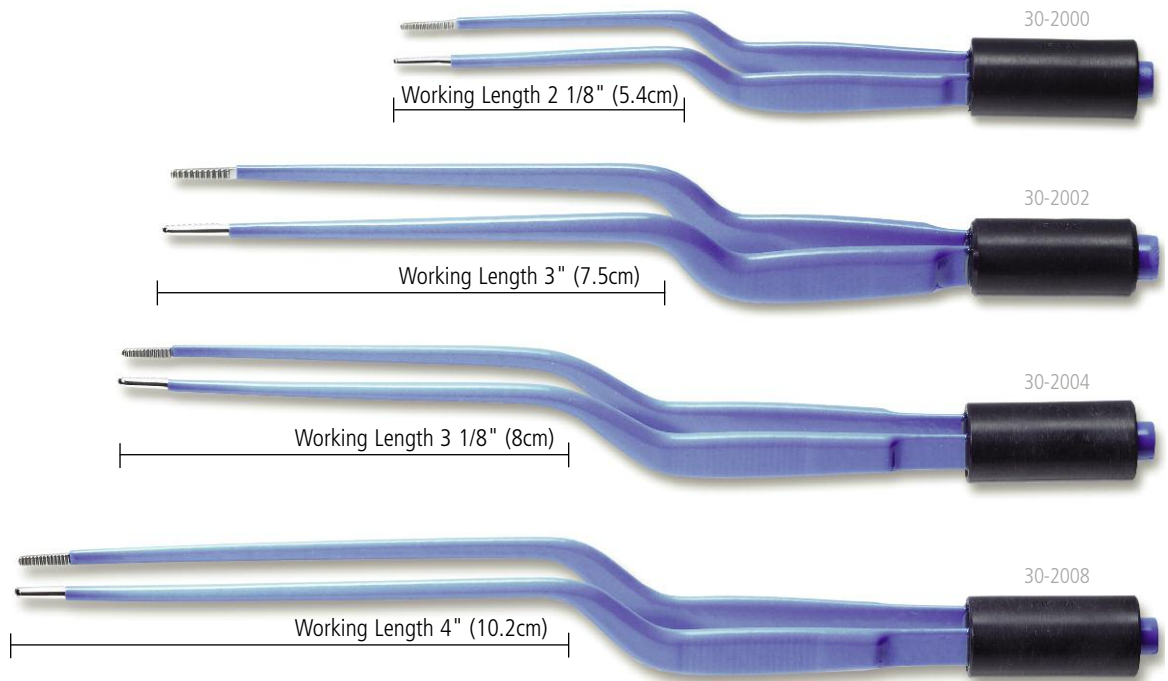

BAYONET MONOPOLAR FORCEPS

ITEM #	TOTAL LENGTH	DESCRIPTION	TIP	WORKING LENGTH	FEATURES
30-2000	5 1/4" (13.3cm)	Bayonet monopolar forceps, insulated, serrated	1.5mm	2 1/8" (5.4cm)	SS IN
30-2002	6 1/4" (15.9cm)	Bayonet monopolar forceps, insulated, serrated	1.5mm	3" (7.5cm)	SS IN
30-2004	7 1/2" (19cm)	Bayonet monopolar forceps, insulated, serrated	2.0mm	3 1/8" (8cm)	SS IN
30-2008	8 1/4" (21cm)	Bayonet monopolar forceps, insulated, serrated	2.0mm	4" (10.2cm)	SS IN